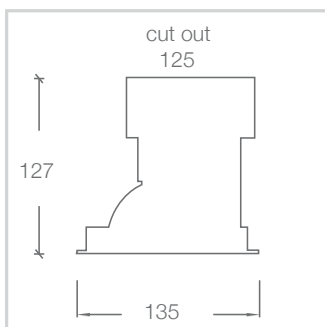

DALI Dimmable	Bluetooth Dimmable	CCT	Lumens	Watts
WW135.XB48.9530.66	WW135.XB48.9530.67	3000K	789	20
WW135.XB48.9540.66	WW135.XB48.9540.67	4000K	789	20

COLOUR FINISH

DIMENSIONS

Street Address:
39 Tinning Street, Brunswick,
Victoria, 3056, Australia