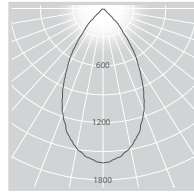

## PHOTOMETRICS

ADL110.XTM7W.8030.61P

ADL110.XTM5W.8030.61P