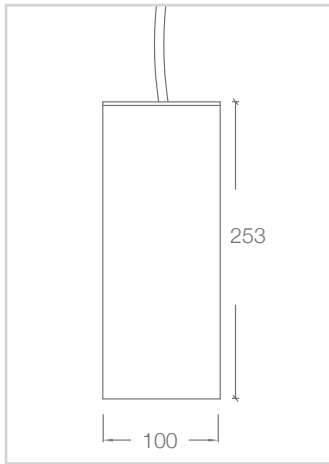

## PHOTOMETRICS

ADL110.XTM7W.8030.61P

ADL110.XTM5W.8030.61P

## DIMENSIONS

NON DIMMABLE

DIMMABLE

**Street Address:**  
39 Tinning Street, Brunswick,  
Victoria, 3056, Australia

**Postal Address:**  
PO BOX 5084  
Moreland West VIC 3055

T +61 3 9222 5522  
[www.elslighting.com.au](http://www.elslighting.com.au)