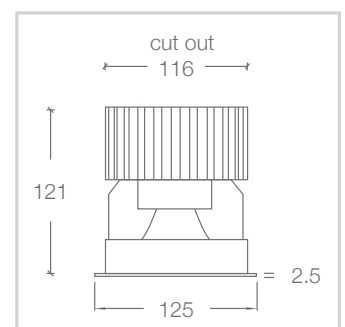

COLOUR FINISH

OPTIONAL ACCESSORIES

Frosted glass inlay IP44** -
Order code - SDL125-G4

Clear glass inlay IP44** -
Order code - SDL125-G5

Vandal resistant lens -
Order code - SDL125-VR

**IP Rating is from below the ceiling only

DIMENSIONS – XTM

Street Address:
39 Tinning Street, Brunswick,
Victoria, 3056, Australia

Postal Address:
PO BOX 5084
Moreland West VIC 3055

T +61 3 9222 5522
www.elslighting.com.au