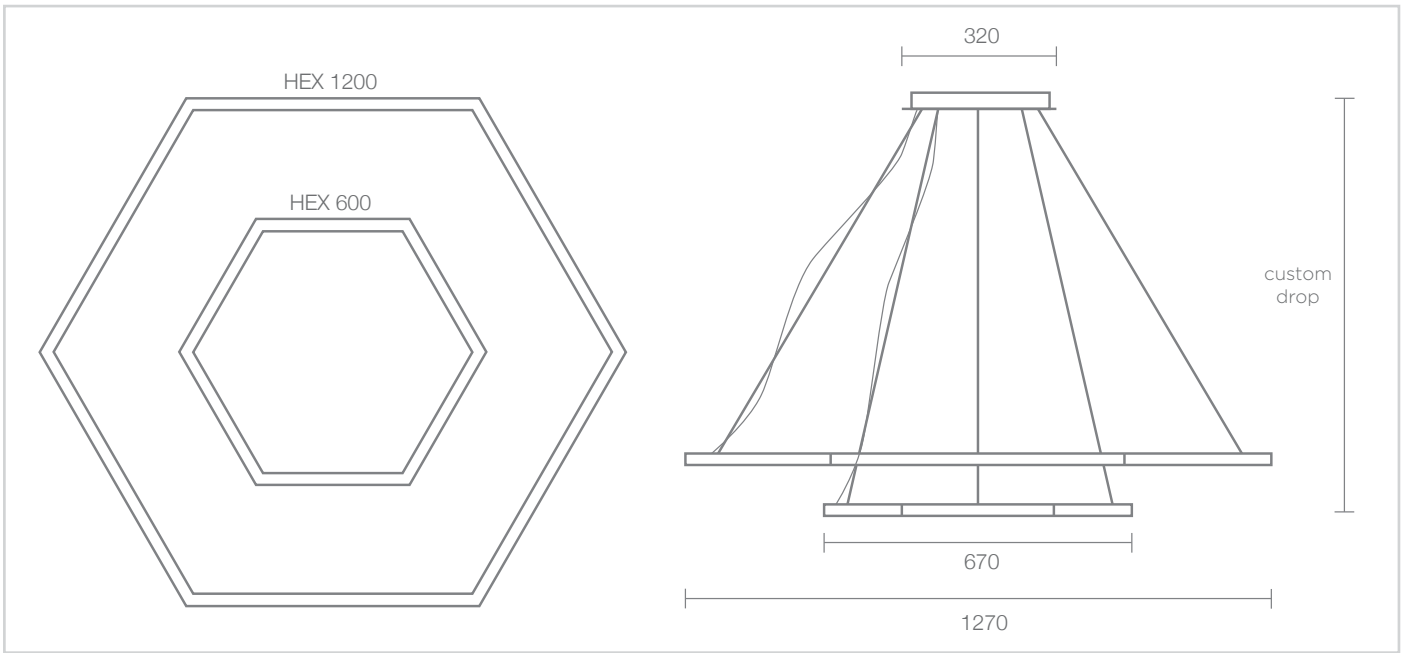

COLOUR FINISH

silver powdercoat - SIL

white powdercoat - WH

black powdercoat - BLK

custom powdercoat

DIMENSIONS

Street Address:
39 Tinning Street, Brunswick,
Victoria, 3056, Australia

Postal Address:
PO BOX 5084
Moreland West VIC 3055