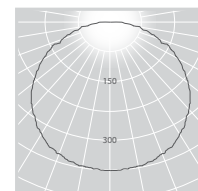

NOA300.350.3000.61

Street Address:
39 Tinning Street, Brunswick,
Victoria, 3056, Australia

Postal Address:
PO BOX 5084
Moreland West VIC 3055

T +61 3 9222 5522
www.elslighting.com.au