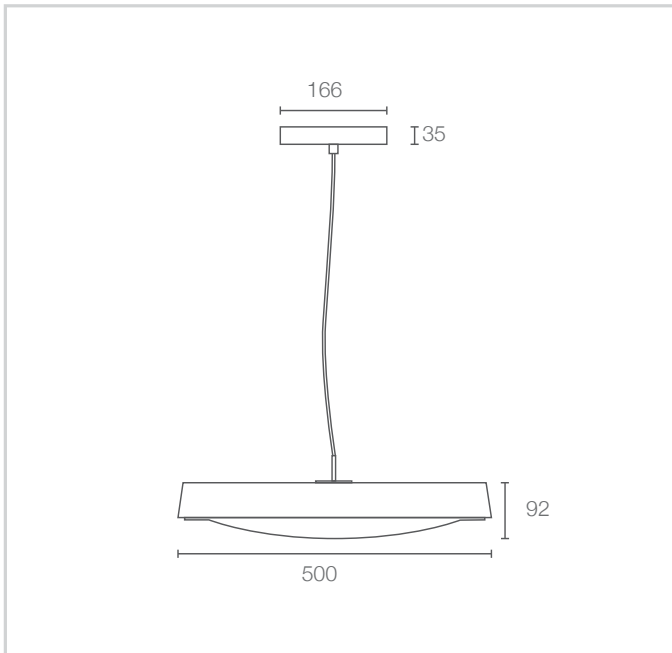

NOA500 PENDANT

LED PENDANT

- Designed and made in Finland
- Wired in Melbourne
- PET felt cover in black or light grey
- Acrylic lens
- 3000K or 4000K
- CRI 83+
- Dimming available
- 1 mtr standard drop

NOA500

Non Dimmable	DALI Dimmable	CCT	Lumens	Watts
NOA500.500.3000.61	NOA500.500.3000.66	3000K	1650	21
NOA500.500.4000.61	NOA500.500.4000.66	4000K	1824	21

COLOUR FINISH - FELT COVER

-  light grey - LG  black - BLK

DIMENSIONS

PHOTOMETRICS

NOA500.500.3000.61

Street Address:
39 Tinning Street, Brunswick,
Victoria, 3056, Australia

Postal Address:
PO BOX 5084
Moreland West VIC 3055

T +61 3 9222 5522
www.elslighting.com.au