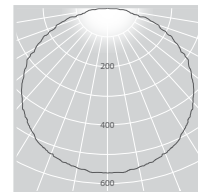

NOA500.500.3000.61

Street Address:
39 Tinning Street, Brunswick,
Victoria, 3056, Australia

Postal Address:
PO BOX 5084
Moreland West VIC 3055

T +61 3 9222 5522
www.elslighting.com.au