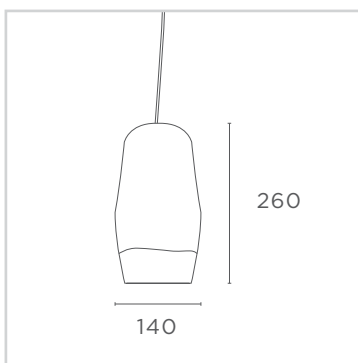

TERRACOTTA 140

SMALL TERRACOTTA PENDANT

- Xicato XTM technology
- 3000K, 4000K or 2700K upon request
- Standard CRI 83+ or Artist high CRI 98
- Excellent colour consistency from luminaire to luminaire
- 5 year colour consistency warranty - no colour shift
- Slip cast glazed terracotta
- Made in UK by Hand&Eye Studio, wired in Melbourne by ELS
- Supplied with white cloth covered flex
- 1 mtr standard drop
- L70B0 at 55,000 hours
- Available in a Bluetooth dimmable version refer to Smart Lighting Catalogue

XTM 240V - 83+ CRI

Non Dimmable	DALI Dimmable	CCT	Lumens	Watts
TC140.XTM3.8030.61	TC140.XTM3.8030.66	3000K	460	6
TC140.XTM3.8040.61	TC140.XTM3.8040.66	4000K	460	6

XTM 240V - 98 CRI

Non Dimmable	DALI Dimmable	CCT	Lumens	Watts
TC140.XTM3.9530.61	TC140.XTM3.9530.66	3000K	460	8
TC140.XTM3.9540.61	TC140.XTM3.9540.66	4000K	460	8

DIMENSIONS

Street Address:
39 Tinning Street, Brunswick,
Victoria, 3056, Australia

Postal Address:
PO BOX 5084
Moreland West VIC 3055

T +61 3 9222 5522
www.elslighting.com.au