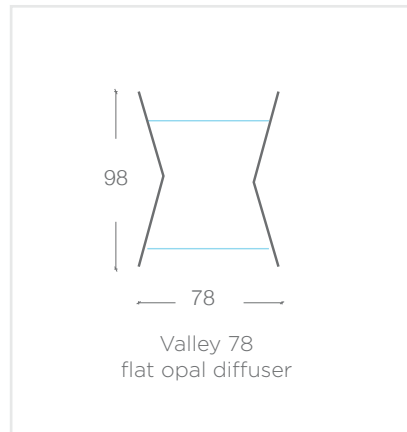

VALLEY78 - STANDARD OUTPUT - 90+ CRI DOWN (80+ CRI UP)

Non Dimmable	DALI Dimmable	System watts per meter (up + down)	Absolute lm per meter (up)	Absolute lm per meter (down)	CRI	CCT	Lens	Divisible by
VA78.39.9030.F.XXXX.61	VA78.39.9030.F.XXXX.66	39	430	1864	90+	3000K	FLAT	50mm
VA78.39.9040.F.XXXX.61	VA78.39.9040.F.XXXX.66	39	430	1864	90+	4000K	FLAT	50mm

VALLEY78 - HIGH OUTPUT - 80+ CRI

Non Dimmable	DALI Dimmable	System watts per meter (up + down)	Absolute lm per meter (up)	Absolute lm per meter (down)	CRI	CCT	Lens	Divisible by
VA78.30.8030.F.XXXX.61	VA78.30.8030.F.XXXX.66	30	430	2428	80+	3000K	FLAT	140mm
VA78.30.8040.F.XXXX.61	VA78.30.8040.F.XXXX.66	30	430	2428	80+	4000K	FLAT	140mm
VA78.36.8030.F.XXXX.61	VA78.36.8030.F.XXXX.66	36	430	2990	80+	3000K	FLAT	140mm
VA78.36.8040.F.XXXX.61	VA78.36.8040.F.XXXX.66	36	430	2990	80+	4000K	FLAT	140mm

COLOUR FINISH

white - WH

silver - SIL

black - BLK

custom powdercoat colour

MOUNTING STYLES

Pendant - up /down

DIMENSIONS