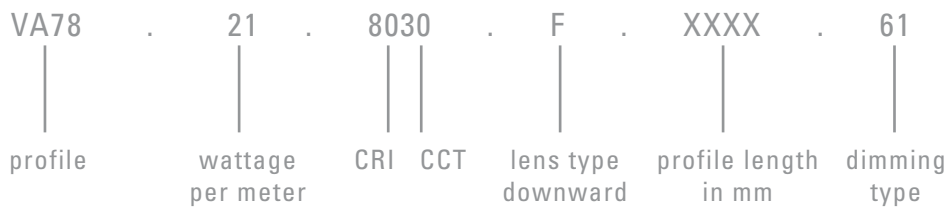

- Up down illumination
- 80+ CRI or 90+ CRI versions
- Even illumination - no spots
- Flat diffuser
- Custom made lengths
- Rod suspended or wire suspended
- Integral driver
- 3000K, 4000K or RGBW/colour tunable on request
- **Optional screwless endcaps**
- **Registered design no. 201513963**

HOW TO ORDER

VALLEY78 - STANDARD OUTPUT - 80+ CRI

Non Dimmable	DALI Dimmable	System watts per meter (up + down)	Absolute lm per meter (up)	Absolute lm per meter (down)	CRI	CCT	Lens	Divisible by
VA78.21.8030.F.XXXX.61	VA78.21.8030.F.XXXX.66	21	400	1170	80+	3000K	FLAT	100mm
VA78.21.8040.F.XXXX.61	VA78.21.8040.F.XXXX.66	21	400	1170	80+	4000K	FLAT	100mm