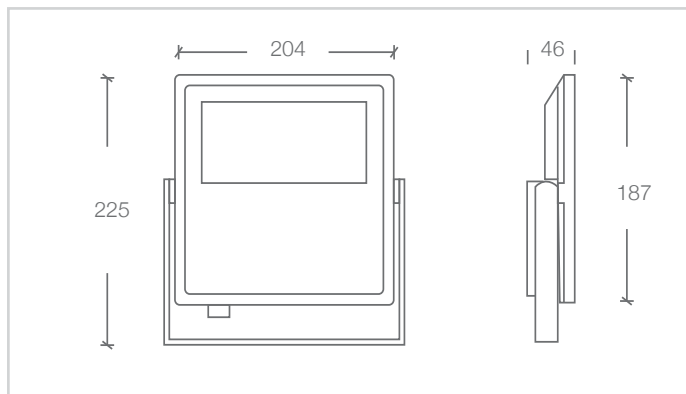

OPTIONAL ACCESSORIES

DALI dimmable driver	DRD
Opal diffuser	4143
Recessed mounting frame	MP

BODY COLOUR

Dark grey	58
Black	02
White	01

CCT

3000K	83
4000K	84
5000K	85

DIMENSIONS

Street Address:
39 Tinning Street, Brunswick,
Victoria, 3056, Australia