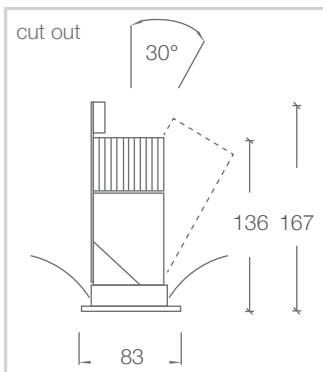

## DIMENSIONS

**Street Address:**  
39 Tinning Street, Brunswick,  
Victoria, 3056, Australia

**Postal Address:**  
PO BOX 5084  
Moreland West VIC 3055

T +61 3 9222 5522  
[www.elslighting.com.au](http://www.elslighting.com.au)