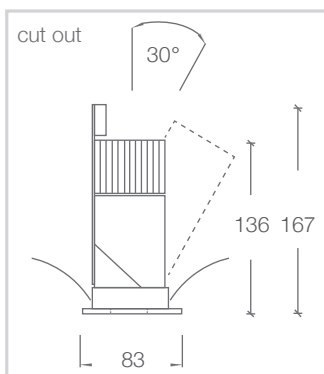

WSP83 DOWNLIGHT

ADJUSTABLE PINHOLE REFLECTOR DOWNLIGHT

- Xicato XIM technology
- Artist high CRI 98 version
- 3000K, 4000K or 2700K upon request
- White trim
- Excellent colour consistency from luminaire to luminaire
- 5 year colour consistency warranty - no colour shift
- 30° tilt, 355° rotation
- L70B0 at 55,000 hours
- Requires 48v remote power supply

XIM – 95+ CRI

DALI Dimmable	CCT.	Lumens	Watts
WSP83.XIM.9530.66	3000K	485	19.5
WSP83..XIM.9540.66	4000K	485	19.5

COLOUR FINISH

 white - WH

DIMENSIONS

Street Address:
39 Tinning Street, Brunswick,
Victoria, 3056, Australia