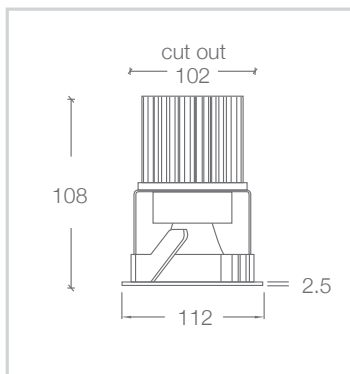

COLOUR FINISH

PHOTOMETRICS

ADL110.XTM7M.8030.61

ADL110.XTM5W.8030.61

DIMENSIONS – XTM

Street Address:
39 Tinning Street, Brunswick,
Victoria, 3056, Australia

Postal Address:
PO BOX 5084
Moreland West VIC 3055