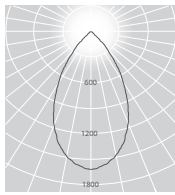

ADL110.XTM5W.8030.61