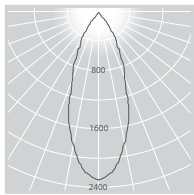

PHOTOMETRICS

ADL110.XTM7M.8030.61