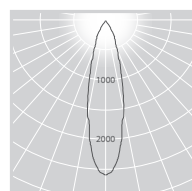

COLOUR FINISH

PHOTOMETRICS

ADL66.XTM3W.8030.61

ADL66.XTM7N.8030.61

DIMENSIONS – 24° & NIGHTLIGHT

DIMENSIONS – 35° & 55°

Street Address:
39 Tinning Street, Brunswick,
Victoria, 3056, Australia

Postal Address:
PO BOX 5084
Moreland West VIC 3055