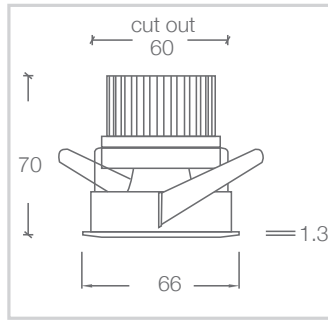

COLOUR FINISH

PHOTOMETRICS

ADL66.XTM3W.8030.61

ADL66.XTM7N.8030.61

DIMENSIONS – 24° & NIGHTLIGHT

DIMENSIONS – 35° & 55°

Street Address:
39 Tinning Street, Brunswick,
Victoria, 3056, Australia

Postal Address:
PO BOX 5084
Moreland West VIC 3055