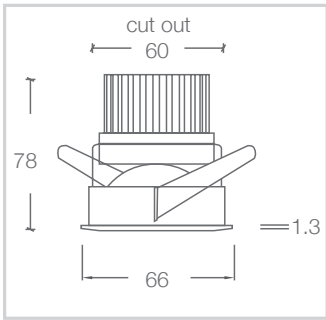

COLOUR FINISH

PHOTOMETRICS

ADL66.XTM3W.8030.61

ADL66.XTM7N.8030.61

DIMENSIONS – 24° & NIGHTLIGHT

DIMENSIONS – 35° & 55°

Street Address:
39 Tinning Street, Brunswick,
Victoria, 3056, Australia

Postal Address:
PO BOX 5084
Moreland West VIC 3055