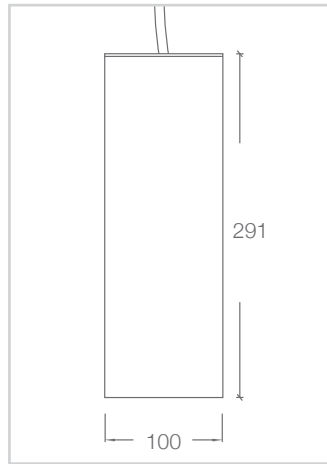

yellow

COLOUR FINISH

white - WH

silver - SIL

black - BLK

custom powdercoat colour

PHOTOMETRICS

ADL110.XTM7W.8030.61P

ADL110.XTM5W.8030.61P

DIMENSIONS

NON DIMMABLE

DIMMABLE

Street Address:
39 Tinning Street, Brunswick,
Victoria, 3056, Australia

Postal Address:
PO BOX 5084
Moreland West VIC 3055

T +61 3 9222 5522
www.elslighting.com.au