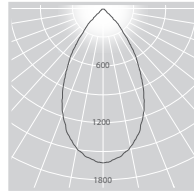

yellow

COLOUR FINISH

white - WH

silver - SIL

black - BLK

custom powdercoat colour

PHOTOMETRICS

ADL110.XTM7W.8030.61P