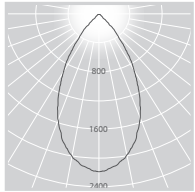

yellow

COLOUR FINISH

white - WH

silver - SIL

black - BLK

custom powdercoat colour

PHOTOMETRICS

ADL110.XTM7W.8030.61P