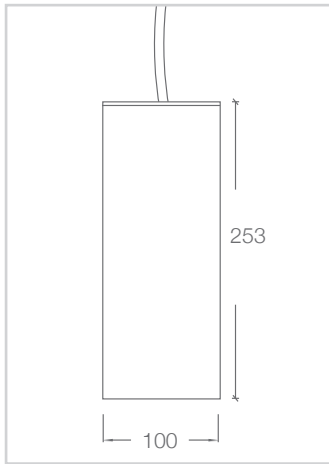

yellow

COLOUR FINISH

white - WH

silver - SIL

black - BLK

custom powdercoat colour

PHOTOMETRICS

ADL110.XTM7W.8030.61P

ADL110.XTM5W.8030.61P

DIMENSIONS

NON DIMMABLE

DIMMABLE

Street Address:
39 Tinning Street, Brunswick,
Victoria, 3056, Australia

Postal Address:
PO BOX 5084
Moreland West VIC 3055

T +61 3 9222 5522
www.elslighting.com.au