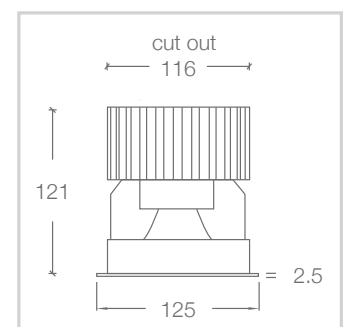

### OPTIONAL ACCESSORIES

Frosted snap in polycarbonate lens  
IP44 - Order code - ADL125L

\*\*IP Rating is from below the ceiling only

### DIMENSIONS – XTM

**Street Address:**  
39 Tinning Street, Brunswick,  
Victoria, 3056, Australia

**Postal Address:**  
PO BOX 5084  
Moreland West VIC 3055

T +61 3 9222 5522  
www.elslighting.com.au