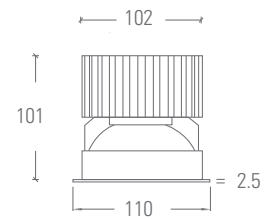

lumen outputs listed for 31° based on 50° testing

LUXIENT 110 - 31°

LUXIENT 110 - 60°

LUXIENT 110 - 85°

Trim Finishes

Black	
White	
Custom	

Custom Luminaire Modifications

2700K and 3500K Colour Temperature