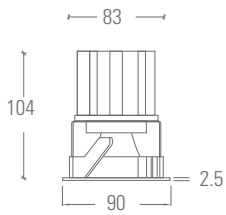

LUXIENT 90 - 24°/ 35°/50°