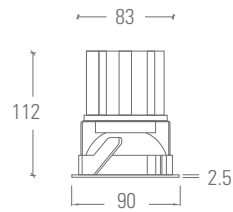

LUXIENT 90 - 80°

Trim Finishes

Black	
White	
Custom	

Custom Luminaire Modifications

2700K and 3500K colour temperature

80+ CRI

Custom outputs

IPX4 lens

Casambi dimming

Optional Reflector finishes

Satin black

Champagne

Satin gold

Matt white

Metalised

Brass