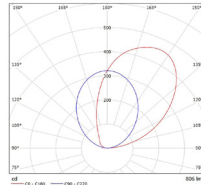

SUP210.13.4000.61