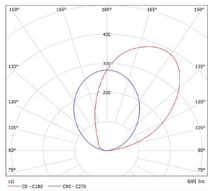

PHOTOMETRICS

SUP210.13.3000.61