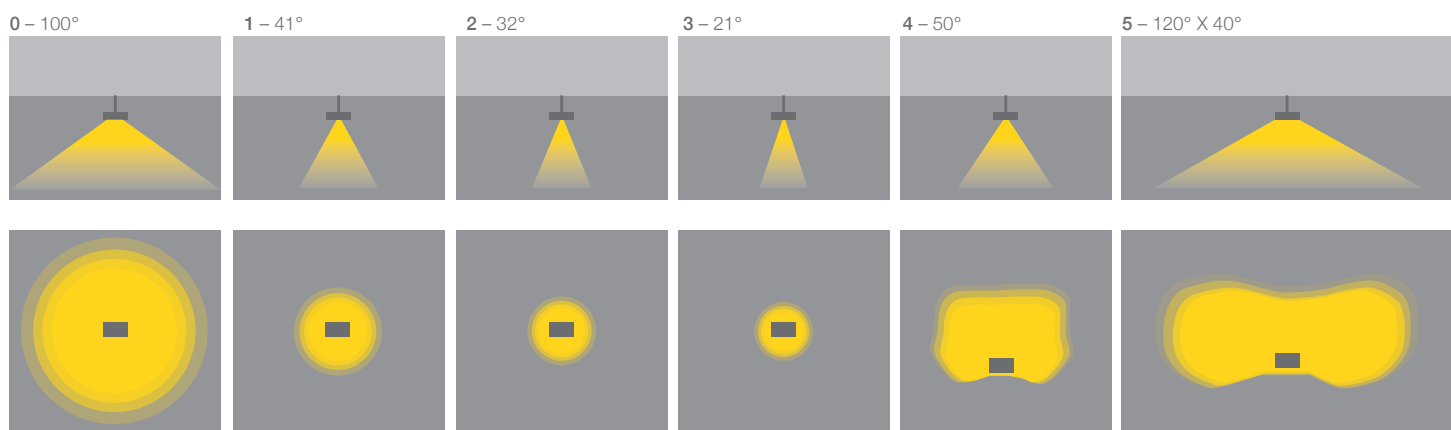

CCT

3000K	83
4000K	84
5000K	85

BODY COLOUR

Dark grey	58
Black	02
White	01

OPTIONAL ACCESSORIES

DALI dimmable driver	DRD
----------------------	-----

OPTICS

Symmetric 100°	0
Extensive symmetric 41°	1
Medium symmetric 32°	2
Intensive symmetric 21°	3
Frontal asymmetric 50°	4
Asymmetric 2 sides 120° x 40°	5