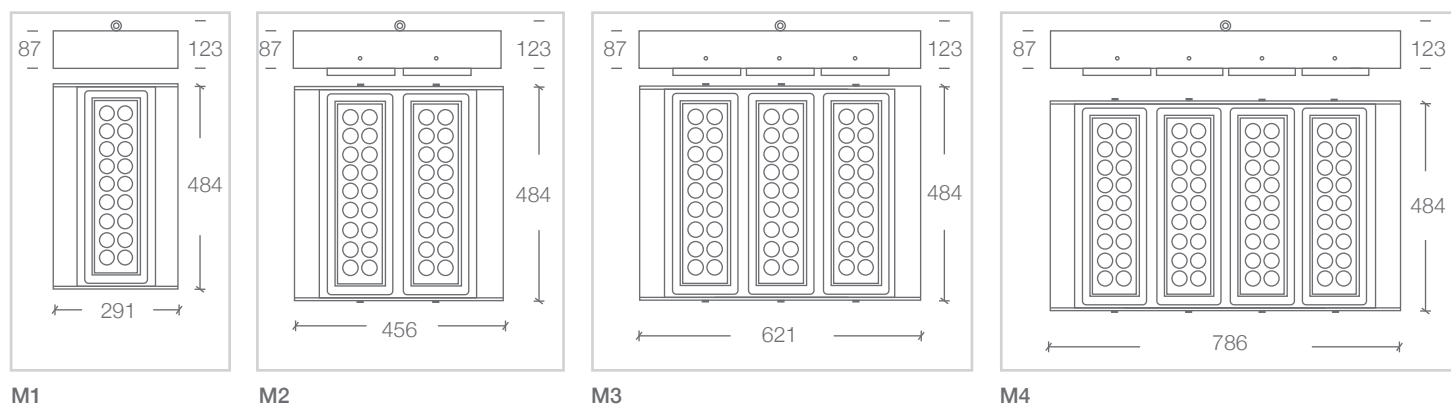

CCT

3000K	83
4000K	84
5000K	85

BODY COLOUR

Dark grey	58
Black	02
White	01

OPTIONAL ACCESSORIES

DALI dimmable driver	DRD
----------------------	-----

OPTICS

Symmetric 100°	0
Extensive symmetric 41°	1
Medium symmetric 32°	2
Intensive symmetric 21°	3
Frontal asymmetric 50°	4
Asymmetric 2 sides 120° x 40°	5

DIMENSIONS

Street Address:

39 Tinning Street, Brunswick,
Victoria, 3056, Australia

Postal Address:

PO BOX 5084
Moreland West VIC 3055

T +61 3 9222 5522

www.elslighting.com.au