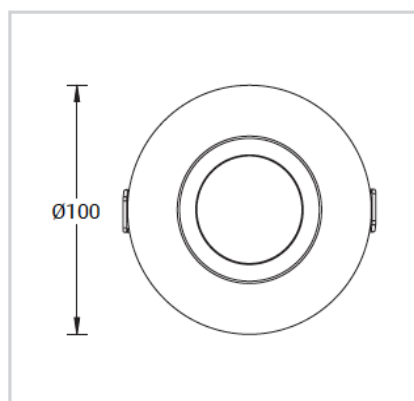

1002 IP DOWNLIGHT

IP RATED DOWNLIGHT

- IP65 Rated Luminaire
- Suitable for use in bathrooms
- Die cast aluminium trim, powdercoated white
- Clear glass lens
- 3000K or 4000K
- Ceiling mounted without tools
- Supplied with non IP rated remote driver

1002 IP

Non Dimmable	Trailing Edge Dimmable	DALI Dimmable	CCT	Beam	Lumens	Watts
1002.350.30.83.61	1002.350.30.83.63	1002.350.30.83.66	3000K	30°	793	9
1002.350.30.84.61	1002.350.30.84.63	1002.350.30.84.66	4000K	30°	867	9
1002.500.30.83.61	1002.500.30.83.63	1002.500.30.83.66	3000K	30°	1073	12.5
1002.500.30.84.61	1002.500.30.84.63	1002.500.30.84.66	4000K	30°	1191	12.5

COLOUR FINISH

white - WH

DIMENSIONS

Street Address:
39 Tinning Street, Brunswick,
Victoria, 3056, Australia

Postal Address:
PO BOX 5084
Moreland West VIC 3055

T +61 3 9222 5522
www.elslighting.com.au