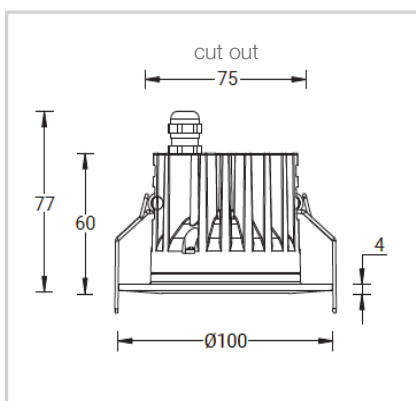

1002 IP DOWNLIGHT

IP RATED DOWNLIGHT

- IP65 Rated Luminaire
- Suitable for use in bathrooms
- Die cast aluminium trim, powdercoated white
- Clear glass lens
- 3000K or 4000K
- Ceiling mounted without tools
- Supplied with non IP rated remote driver

1002 IP

Non Dimmable	Trailing Edge Dimmable	DALI Dimmable	CCT	Beam	Lumens	Watts
1002.350.30.83.61	1002.350.30.83.63	1002.350.30.83.66	3000K	30°	793	9
1002.350.30.84.61	1002.350.30.84.63	1002.350.30.84.66	4000K	30°	867	9
1002.500.30.83.61	1002.500.30.83.63	1002.500.30.83.66	3000K	30°	1073	12.5
1002.500.30.84.61	1002.500.30.84.63	1002.500.30.84.66	4000K	30°	1191	12.5

COLOUR FINISH

white - WH

DIMENSIONS

Street Address:
39 Tinning Street, Brunswick,
Victoria, 3056, Australia

Postal Address:
PO BOX 5084
Moreland West VIC 3055

T +61 3 9222 5522
www.elslighting.com.au