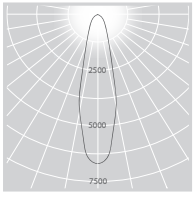

COLOUR FINISH

white - WH

PHOTOMETRICS

DS135.XTM7.N.8030.61