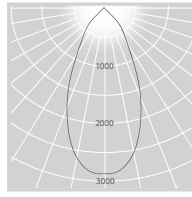

DS135.XTM7.W.8030.61