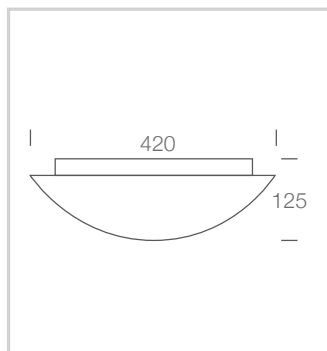

CM490 LED

Electronic Non Dimmable	CCT	Lumens	Watts
CM490.23.3000.61	3000K	1550	23
CM490.23.4000.61	4000K	1625	23
CM490.32.3000.61	3000K	2550	32
CM490.32.4000.61	4000K	2600	32

DIMENSIONS

CM300 LED

CM420 LED