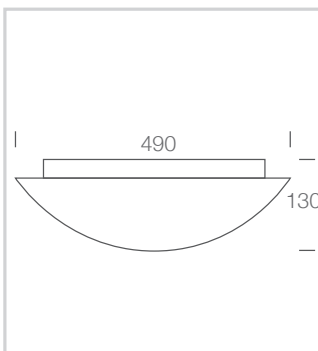

CM490 LED

Street Address:
39 Tinning Street, Brunswick,
Victoria, 3056, Australia

Postal Address:
PO BOX 5084
Moreland West VIC 3055

T +61 3 9222 5522
www.elslighting.com.au