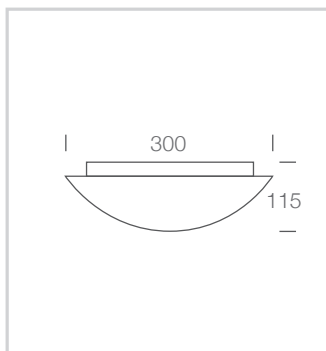

COSMO CEILING LIGHT

GLASS LED CEILING LIGHT

- European manufactured opal duplex glass
- 3000K or 4000K
- IPX4 versions available
- 3 sizes available

CM300 LED

Electronic Non Dimmable		CCT	Lumens	Watts
Non IP Rated	IPX4 Rated			
CM300.12.3000.61	CM300.12.3000.61.IP	3000K	861	12
CM300.12.4000.61	CM300.12.4000.61.IP	4000K	873	12
CM300.17.3000.61	CM300.17.3000.61.IP	3000K	1200	17
CM300.17.4000.61	CM300.17.4000.61.IP	4000K	1300	17

CM420 LED

Electronic Non Dimmable		CCT	Lumens	Watts
Non IP Rated	IPX4 Rated			
CM420.17.3000.61	CM420.17.3000.61.IP	3000K	1200	17
CM420.17.4000.61	CM420.17.4000.61.IP	4000K	1300	17
CM420.23.3000.61	CM420.23.3000.61.IP	3000K	1530	23
CM420.23.4000.61	CM420.23.4000.61.IP	4000K	1540	23

CM490 LED

Electronic Non Dimmable	CCT	Lumens	Watts
CM490.23.3000.61	3000K	1550	23
CM490.23.4000.61	4000K	1625	23
CM490.32.3000.61	3000K	2550	32
CM490.32.4000.61	4000K	2600	32

DIMENSIONS

CM300 LED