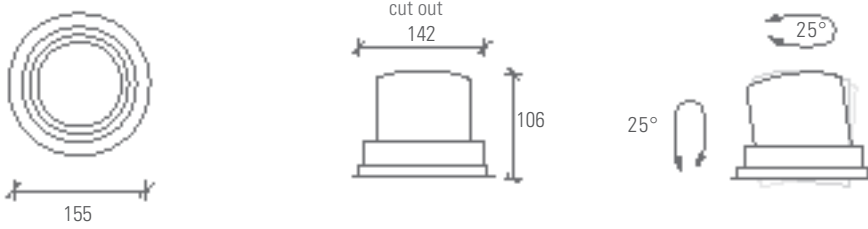

CARD0155 DOWNLIGHT

PREMIUM LED RECESSED DOWNLIGHT

- 85+ CRI
- Over 100 Lm/w
- 3000K, 4000K or 2700K upon request
- High quality, mirror finish low glare reflector
- L90B10 up to 90,000 hours
- Multi directional, pivots on 2 axis
- 2 X SDCM
- 15°, 24°, 36°, 60°

CR155 – 500mA

Non Dimmable	Trailing Edge Dimmable	DALI Dimmable	Beam	CCT	Lumens	Watts
CR155.500.15.93.61	CR155.500.15.93.63	CR155.500.15.93.66	15°	3000K	2046	19.5
CR155.500.15.94.61	CR155.500.15.94.63	CR155.500.15.94.66	15°	4000K	2086	19.5
CR155.500.24.93.61	CR155.500.24.93.63	CR155.500.24.93.66	24°	3000K	2124	19.5
CR155.500.24.94.61	CR155.500.24.94.63	CR155.500.24.94.66	24°	4000K	2166	19.5
CR155.500.36.93.61	CR155.500.36.93.63	CR155.500.36.93.66	36°	3000K	2128	19.5
CR155.500.36.94.61	CR155.500.36.94.63	CR155.500.36.94.66	36°	4000K	2170	19.5
CR155.500.60.93.61	CR155.500.60.93.63	CR155.500.60.93.66	60°	3000K	2128	19.5
CR155.500.60.94.61	CR155.500.60.94.63	CR155.500.60.94.66	60°	4000K	2170	19.5

CARDO 155 - 24°

Trim Finishes

Black	
White	

Custom Luminaire Modifications

2700K Colour Temperature

95+ CRI

Custom outputs

Street Address:
39 Tinning Street, Brunswick,
Victoria, 3056, Australia