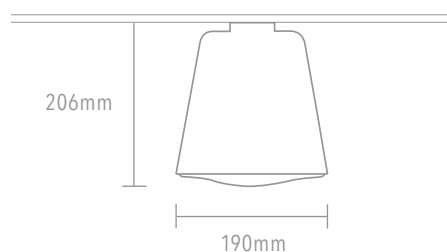

Product Variants

TECHNICAL SPECIFICATIONS

NON DIMMABLE	TRAILING EDGE DIMMABLE	DALI DIMMABLE	CASAMBI DIMMABLE	CCT	LUMENS	WATTS
CL180.250.93.61	CL180.250.93.63	CL180.250.93.66	CL180.250.93.68	3000K	757	9
CL180.250.94.61	CL180.250.94.63	CL180.250.94.66	CL180.250.94.68	4000K	789	9
CL180.350.93.61	CL180.350.93.63	CL180.350.93.66	CL180.350.93.68	3000K	1055	13
CL180.350.94.61	CL180.350.94.63	CL180.350.94.66	CL180.350.94.68	4000K	1100	13

OTHER LUMINAIRES WITHIN THE FAMILY

- CL180 Suspended
- CL400 Surface Mounted
- CL400 Suspended
- CL550 Surface Mounted
- CL550 Suspended
- CL840 Surface Mounted
- CL840 Suspended

Australian made like nothing ELS^e.