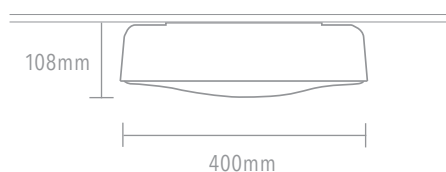

Product Variants

TECHNICAL SPECIFICATIONS

NON DIMMABLE	DALI DIMMABLE	CASAMBI DIMMABLE	CCT	LUMENS	WATTS
CL400.500.93.61	CL400.500.93.66	CL400.500.93.68	3000K	1835	20
CL400.500.94.61	CL400.500.94.66	CL400.500.94.68	4000K	1914	20
CL400.700.93.61	CL400.700.93.66	CL400.700.93.68	3000K	2558	28
CL400.700.94.61	CL400.700.94.66	CL400.700.94.68	4000K	2670	28
CL400.900.93.61	CL400.900.93.66	CL400.900.93.68	3000K	3274	40
CL400.900.94.61	CL400.900.94.66	CL400.900.94.68	4000K	3416	40

OTHER LUMINAIRES WITHIN THE FAMILY

- CL180 Surface Mounted
- CL180 Suspended
- CL400 Suspended
- CL550 Surface Mounted
- CL550 Suspended
- CL840 Surface Mounted
- CL840 Suspended

Australian made like nothing ELS^e.