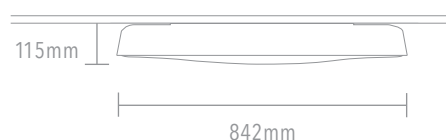

Product Variants

TECHNICAL SPECIFICATIONS

NON DIMMABLE	DALI DIMMABLE	CASAMBI DIMMABLE	CCT	LUMENS	WATTS
CL840.300.93.61	CL840.300.93.66	CL840.300.93.68	3000K	9345	92
CL840.300.94.61	CL840.300.94.66	CL840.300.94.68	4000K	9758	92
CL840.400.93.61	CL840.400.93.66	CL840.400.93.68	3000K	12411	123
CL840.400.94.61	CL840.400.94.66	CL840.400.94.68	4000K	12957	123
CL840.500.93.61	CL840.500.93.66	CL840.500.93.68	3000K	15446	155
CL840.500.94.61	CL840.500.94.66	CL840.500.94.68	4000K	16125	155

OTHER LUMINAIRES WITHIN THE FAMILY

- CL180 Surface Mounted
- CL180 Suspended
- CL400 Surface Mounted
- CL400 Suspended
- CL550 Surface Mounted
- CL550 Suspended
- CL840 Suspended