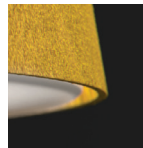

CL840

CIRCULITE 840 SURFACE MOUNT

Premium surface mounted ceiling and wall luminaire

ELS

Product Description

A new addition to the popular Circulite Range, the Circulite 840 Surface Mount is one of the most versatile luminaires designed and made by ELS. Simple, clean lines of the circular presentation make it a beautiful option where lighting performance is as important as the room aesthetic.

The Circulite 840 Surface Mounted is available with Variable Output Technology and is finished in ELS standard powdercoat colours or can be finished as per specification.

Product Details

Absolute luminous flux	9345lm - 16125lm
System watts	92W / 123W / 155W
Luminaire efficacy	up to 106lm/W
Colour deviation	3 SDCM
Colour rendition Index	>90
Correlated colour temperature	3000K / 4000K
Lumen maintenance	L80B10 72,000hours
Dimming method	DALI / Casambi
Lens	Opal
Luminaire housing	Aluminium
Luminaire housing colour	Black / White / Silver / Custom
Country of origin	Australia

CUSTOM FINISHES AVAILABLE

CUSTOM
POWDERCOAT
COLOUR

HAND
TURNED
WOOD

FLOCKED (VELVET)
VARIOUS
COLOURS

PLATED
GOLD

PLATED
ROSE GOLD

PLATED
BRASS

PLATED
CHROME