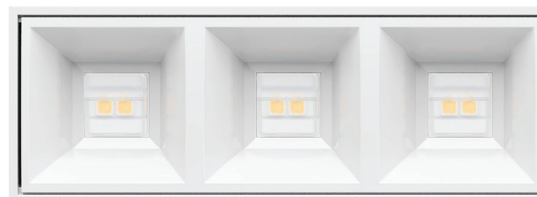

Product Variants

TECHNICAL SPECIFICATIONS - BLACK LOUVRE

NON DIMMABLE	DALI DIMMABLE	CASAMBI DIMMABLE	BEAM ANGLE	CCT	CRI	LUMENS	WATTS
NFS414B.250.AS.93.61	NFS414B.250.AS.93.66	NFS414B.250.AS.93.68	ASYMMETRIC	3000K	90+	775	11
NFS414B.250.AS.94.61	NFS414B.250.AS.94.66	NFS414B.250.AS.94.68	ASYMMETRIC	4000K	90+	814	11
NFS414B.350.AS.93.61	NFS414B.350.AS.93.66	NFS414B.350.AS.93.68	ASYMMETRIC	3000K	90+	1066	14
NFS414B.350.AS.94.61	NFS414B.350.AS.94.66	NFS414B.350.AS.94.68	ASYMMETRIC	4000K	90+	1119	14
NFS414B.400.AS.93.61	NFS414B.400.AS.93.66	NFS414B.400.AS.93.68	ASYMMETRIC	3000K	90+	1328	18
NFS414B.400.AS.94.61	NFS414B.400.AS.94.66	NFS414B.400.AS.94.68	ASYMMETRIC	4000K	90+	1395	18

Part codes listed are for black cells. For white cells replace 'B' in part code with 'W'.

OTHER LUMINAIRES WITHIN THE FAMILY

- NFR100 Recessed
- NFS404 Surface
- NFR404 Recessed
- NFS407 Surface
- NFS407 Surface Aymmetric
- NFR407 Recessed
- NFR407 Recessed Aymmetric
- NFS414 Surface
- NFR414 Recessed
- NFR414 Recessed Aymmetric

Australian made like nothing ELS^e.