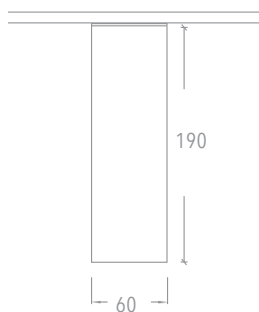

Product Variants

TECHNICAL SPECIFICATIONS

Non Dimmable	Trailing Edge Dimmable	DALI Dimmable	Casambi Dimmable	Beam Angle	CCT	Lumens	Watts
LX66.150.24.93.61.S	LX66.150.24.93.63.S	LX66.150.24.93.66.S	LX66.150.24.93.68.S	24°	3000K	643	6.5
LX66.150.24.94.61.S	LX66.150.24.94.63.S	LX66.150.24.94.66.S	LX66.150.24.94.68.S	24°	4000K	658	6.5
LX66.150.35.93.61.S	LX66.150.35.93.63.S	LX66.150.35.93.66.S	LX66.150.35.93.68.S	35°	3000K	643	6.5
LX66.150.35.94.61.S	LX66.150.35.94.63.S	LX66.150.35.94.66.S	LX66.150.35.94.68.S	35°	4000K	658	6.5
LX66.150.50.93.61.S	LX66.150.50.93.63.S	LX66.150.50.93.66.S	LX66.150.50.93.68.S	50°	3000K	643	6.5
LX66.150.50.94.61.S	LX66.150.50.94.63.S	LX66.150.50.94.66.S	LX66.150.50.94.68.S	50°	4000K	658	6.5
LX66.250.24.93.61.S	LX66.250.24.93.63.S	LX66.250.24.93.66.S	LX66.250.24.93.68.S	24°	3000K	985	10
LX66.250.24.94.61.S	LX66.250.24.94.63.S	LX66.250.24.94.66.S	LX66.250.24.94.68.S	24°	4000K	1014	10
LX66.250.35.93.61.S	LX66.250.35.93.63.S	LX66.250.35.93.66.S	LX66.250.35.93.68.S	35°	3000K	985	10
LX66.250.35.94.61.S	LX66.250.35.94.63.S	LX66.250.35.94.66.S	LX66.250.35.94.68.S	35°	4000K	1014	10
LX66.250.50.93.61.S	LX66.250.50.93.63.S	LX66.250.50.93.66.S	LX66.250.50.93.68.S	50°	3000K	985	10
LX66.250.50.94.61.S	LX66.250.50.94.63.S	LX66.250.50.94.66.S	LX66.250.50.94.68.S	50°	4000K	1014	10

OTHER LUMINAIRES WITHIN THE FAMILY

- Luxient 66 - Recessed
- Luxient 66 - Pendant
- Luxient 66 - Trackspot
- Luxient 90 - Recessed
- Luxient 90 - Surface mounted
- Luxient 90 - Pendant
- Luxient 90 - Trackspot
- Luxient 110 - Recessed
- Luxient 110 - Surface mounted
- Luxient 110 - Pendant
- Luxient 125 - Recessed
- Luxient 150 - Recessed
- Luxient 150 - Surface mounted
- Luxient 150 - Pendant

Australian made like nothing ELS^e.