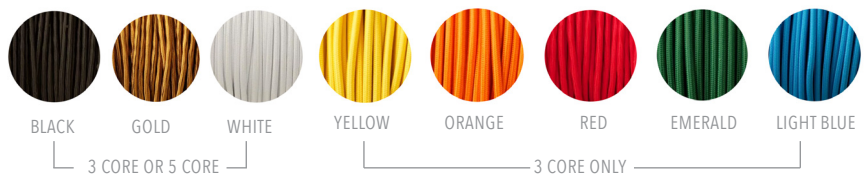

The specifically designed reflector system enables the Luxient 150 pendant to deliver exceptional luminaire efficacy while still providing superior glare control.

Product Details

Absolute luminous flux	2477lm - 3909lm
System watts	28W / 38W
Luminaire efficacy	up to 104lm/W
Colour deviation	2 SDCM
Colour rendition Index	>95
Correlated colour temperature	3000K / 4000K
Lumen maintenance	L90B10 90,000hours
Dimming method	Non dimm / Trailing Edge / DALI / Casambi
Optic	Metalised reflector
Beam angle	55° / 85°
Housing	Aluminium
Housing colour	Black / White / Custom
Suspension	Clear flex 1m
Country of origin	Australia

CUSTOM LUMINAIRE MODIFICATIONS

- 2700K and 3500K colour temperature
- White tuneable 2700K-6500K
- Custom housing sizes
- Remote gear

OPTIONAL CLOTH FLEX

CUSTOM REFLECTOR FINISHES

GOLD

CHAMPAGNE

BRASS

BLACK

WHITE

Product Variants

TECHNICAL SPECIFICATIONS

Non Dimmable	Trailing Edge Dimmable	DALI Dimmable	Casambi Dimmable	Beam Angle	CCT	Lumens	Watts
LX150.500.55.93.61.P	LX150.500.55.93.63.P	LX150.500.55.93.66.P	LX150.500.55.93.68.P	55°	3000K	2477	28
LX150.500.55.94.61.P	LX150.500.55.94.63.P	LX150.500.55.94.66.P	LX150.500.55.94.68.P	55°	4000K	2681	28
LX150.500.85.93.61.P	LX150.500.85.93.63.P	LX150.500.85.93.66.P	LX150.500.85.93.68.P	85°	3000K	2865	28
LX150.500.85.94.61.P	LX150.500.85.94.63.P	LX150.500.85.94.66.P	LX150.500.85.94.68.P	85°	4000K	2922	28
LX150.700.55.93.61.P	LX150.700.55.93.63.P	LX150.700.55.93.66.P	LX150.700.55.93.68.P	55°	3000K	3441	38
LX150.700.55.94.61.P	LX150.700.55.94.63.P	LX150.700.55.94.66.P	LX150.700.55.94.68.P	55°	4000K	3626	38
LX150.700.85.93.61.P	LX150.700.85.93.63.P	LX150.700.85.93.66.P	LX150.700.85.93.68.P	85°	3000K	3620	38
LX150.700.85.94.61.P	LX150.700.85.94.63.P	LX150.700.85.94.66.P	LX150.700.85.94.68.P	85°	4000K	3909	38