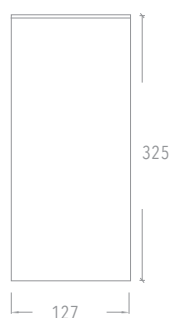

Product Variants

TECHNICAL SPECIFICATIONS

Non Dimmable	Trailing Edge Dimmable	DALI Dimmable	Casambi Dimmable	Beam Angle	CCT	Lumens	Watts
LX150.500.55.93.61.S	LX150.500.55.93.63.S	LX150.500.55.93.66.S	LX150.500.55.93.68.S	55°	3000K	2477	28
LX150.500.55.94.61.S	LX150.500.55.94.63.S	LX150.500.55.94.66.S	LX150.500.55.94.68.S	55°	4000K	2681	28
LX150.500.85.93.61.S	LX150.500.85.93.63.S	LX150.500.85.93.66.S	LX150.500.85.93.68.S	85°	3000K	2865	28
LX150.500.85.94.61.S	LX150.500.85.94.63.S	LX150.500.85.94.66.S	LX150.500.85.94.68.S	85°	4000K	2922	28
LX150.700.55.93.61.S	LX150.700.55.93.63.S	LX150.700.55.93.66.S	LX150.700.55.93.68.S	55°	3000K	3441	38
LX150.700.55.94.61.S	LX150.700.55.94.63.S	LX150.700.55.94.66.S	LX150.700.55.94.68.S	55°	4000K	3626	38
LX150.700.85.93.61.S	LX150.700.85.93.63.S	LX150.700.85.93.66.S	LX150.700.85.93.68.S	85°	3000K	3620	38
LX150.700.85.94.61.S	LX150.700.85.94.63.S	LX150.700.85.94.66.S	LX150.700.85.94.68.S	85°	4000K	3909	38

OTHER LUMINAIRES WITHIN THE FAMILY

- Luxient 66 - Recessed
- Luxient 66 - Surface mounted
- Luxient 66 - Pendant
- Luxient 66 - Trackspot
- Luxient 90 Recessed
- Luxient 90 - Surface mounted
- Luxient 90 - Pendant
- Luxient 90 - Trackspot
- Luxient 110 - Surface mounted
- Luxient 110 - Pendant
- Luxient 125 - Recessed
- Luxient 150 - Recessed
- Luxient 150 - Pendant