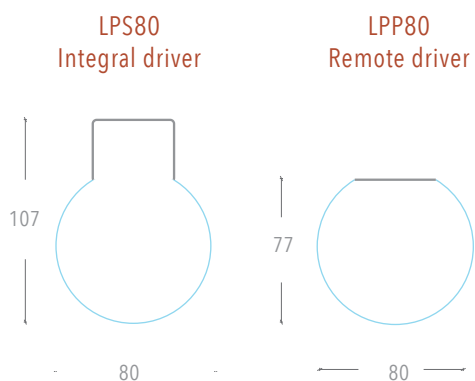

HOW TO ORDER

LPS80	26	93	XXXX	61	W
|	|	||	|	|	|
profile	wattage per meter	CRI CCT	profile length in mm	dimming type	colour finish

OTHER LUMINAIRES WITHIN THE FAMILY

- Nano 7
- Nano 15
- SL 30
- UD 30
- SL 40
- UD 50
- System 50
- System 60
- System 66
- Loop 80
- Valley 78

Australian made like nothing **ELSe.**