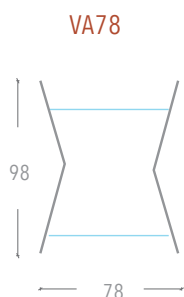

Product Details

Absolute luminous flux p/m	998lm - 3129lm
System watts p/m	9W / 12W / 17W / 21W / 26W / 30W
Colour deviation	3 SDCM
Colour rendition Index	>80 / >90
Correlated colour temperature	3000K / 4000K
Cyanosis approval	Available with 90+CRI 4000K
Lumen maintenance	L80B10 up to 72,000hours
Dimming method	Non dimm / DALI / Casambi
Driver	Integral
Material	Extruded aluminium body, polycarbonate diffuser
Optic	Opal flat diffuser
Mounting	Suspended
Accessories	End caps / joiners / suspension / coverplate
Housing colour	Black / White / Custom
Length	Custom lengths made to order divisible by 280mm
Warranty	7 years
Country of origin	Australia

CUSTOM LUMINAIRE MODIFICATIONS

2700K
 White tunable 2700K-6500K
 RGBW
 Screwless endcaps

Product Variants

TECHNICAL SPECIFICATIONS - 80+ CRI - FLAT DIFFUSER

Direct Illumination						
Delivered Lumens per 980mm	998	1376	1926	2291	2845	3129
System Watts per meter	9	12	17	21	26	30
CRI	80+	80+	80+	80+	80+	80+
LED's divisible by	140mm	140mm	140mm	140mm	140mm	140mm

TECHNICAL SPECIFICATIONS - 90+ CRI - FLAT DIFFUSER

Direct Illumination						
Delivered Lumens per 980mm	845	1165	1625	1936	2405	2645
System Watts per meter	9	12	17	21	26	30
CRI	90+	90+	90+	90+	90+	90+
LED's divisible by	140mm	140mm	140mm	140mm	140mm	140mm

TECHNICAL SPECIFICATIONS - INDIRECT ILLUMINATION

Indirect Illumination		
Delivered Lumens per 980mm	394	452
System Watts per meter	6	8
CRI	80+	90+
LED's divisible by	100mm	50mm

HOW TO ORDER

VA78	30	6	93	F	XXXX	61	W
profile	wattage per meter down	wattage per meter up	CRI CCT	lens type	profile length in mm	dimming type	colour finish