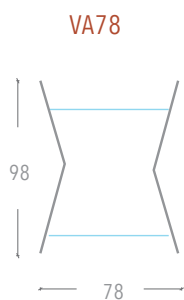

Product Details

Absolute luminous flux p/m	1502lm - 2002lm
System watts p/m	29W /40W
Colour deviation	2 SDCM
Colour rendition Index	>95
Correlated colour temperature	Static White - 3000K / 4000K, Full Spectrum - 4000K
Cyanosis approval	Available with CRI 4000K
Dimming method	Non dimm / DALI / Casambi
Driver	Integral
Material	Extruded aluminium body, polycarbonate diffuser
Illumination	Direct or direct / indirect
Optic	Opal flat diffuser
Mounting	Suspended
Accessories	End caps / joiners / coverplate
Housing colour	Black / White / Custom
Length	Custom lengths made to order
Warranty	10 years
Colour consistency warranty	10 years
Country of origin	Australia

TECHNICAL SPECIFICATIONS - STATIC WHITE - UPWARD ILLUMINATION

Indirect Illumination		
Delivered Lumens per 1000mm	226	653
System Watts per meter	4	13
CRI	95+	90+
LED's divisible by	25mm	25mm

TECHNICAL SPECIFICATIONS - FULL SPECTRUM

Direct Illumination Flat Diffuser	
Delivered Lumens per 1000mm	1040
System Watts per meter	25
CRI	95+
LED's divisible by	50mm

TECHNICAL SPECIFICATIONS - FULL SPECTRUM - UPWARD ILLUMINATION

Indirect Illumination	
Delivered Lumens per 1000mm	556
System Watts per meter	13
CRI	95+
LED's divisible by	50mm

HOW TO ORDER

VA78	25	13	93	F	XXXX	61	W
profile	wattage per meter down	wattage per meter up	CRI CCT	lens type	profile length in mm	dimming type	colour finish

OTHER LUMINAIRES WITHIN THE FAMILY

- Nano 7
- Nano 15
- SL 30
- UD 30
- SL 40
- UD 50
- System 50
- System 60
- System 66
- Loop 80
- Valley 78