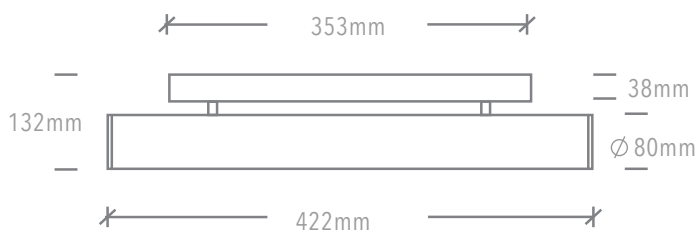

FLUTE WALL

Fluted glass wall luminaire

Product Description

The Flute wall luminaire offers a versatile high performance wall mounted luminaire with all the style of the Art Deco era.

Presenting a sleek minimalist style, the Flute wall luminaire features the highest quality German manufactured fluted glass combined with Australian made hardware to provide not only a product that looks the part but also performs exceptionally well; a cornerstone of ELS's design and manufacturing philosophy.

Product Details

Absolute luminous flux	1208lm
System watts	17W
Colour deviation	3 SDCM
Colour rendition Index	>90
Correlated colour temperature	2700K / 3000K / 4000K
Lumen maintenance	L80B10 72,000hours
Dimming method	Non dimm / DALI / Casambi
Driver	Integral
Luminaire housing	Aluminium Powdercoated
Luminaire diffuser	Fluted cylindrical glass / Cylindrical polycarbonate
Colour finish	Black / white / gold
Custom body finishes	Custom powdercoat colour
IP rating	IP44
Country of origin	Australia
Warranty	7 years

TECHNICAL SPECIFICATIONS

Product Variants

DIFFUSER OPTIONS

FLUTED GLASS

OPAL POLYCARB

HOW TO SPECIFY

Select from the available options to configure luminaire

FGW	.	410	.	FG	.	93	.	66	.	W
MODEL		LENGTH		DIFFUSER		CCT		DIMMING		COLOUR FINISH
FGW		410 410MM 610 410MM		FG FLUTED GLASS PC OPAL POLYCARB		927 2700K 93 3000K 94 4000K		61 NON DIM 66 DALI 68 CASAMBI		W WHITE B BLACK G GOLD X CUSTOM