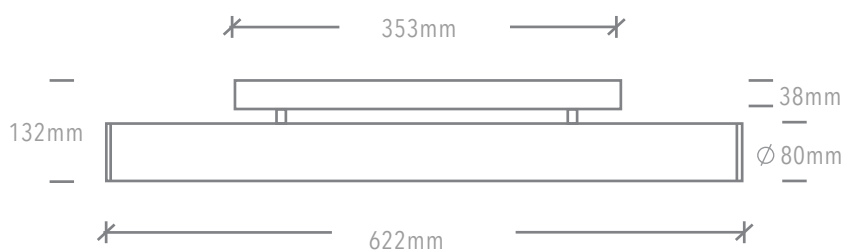

TECHNICAL SPECIFICATIONS