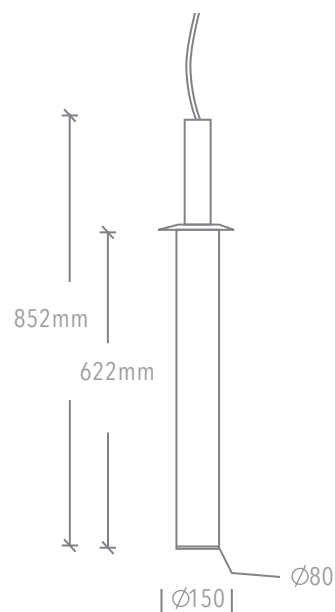

FLUTE PENDANT | VERTICAL

Vertical fluted glass pendant

Product Description

The Flute Pendant luminaires offer a versatile high performance pendant with all the style of the Art Deco era.

Presenting a sleek minimalist style, the Flute Pendant luminaire features the highest quality German manufactured fluted glass combined with Australian made hardware to provide not only a product that looks the part but also performs exceptionally well; a cornerstone of ELS's design and manufacturing philosophy.

Product Details

Absolute luminous flux	1743lm
System watts	25W
Colour deviation	3 SDCM
Colour rendition Index	>90
Correlated colour temperature	2700K / 3000K / 4000K
Lumen maintenance	L80B10 72,000hours
Dimming method	Non dimm / DALI / Casambi
Driver	Integral in luminaire
Luminaire housing	Aluminium Powdercoated
Luminaire diffuser	Fluted cylindrical glass / Cylindrical polycarbonate
Colour finish	Black / white / gold
Custom body finishes	Custom powdercoat colour
Suspension	Clear suspension - standard 1m
Country of origin	Australia
Warranty	7 years

TECHNICAL SPECIFICATIONS