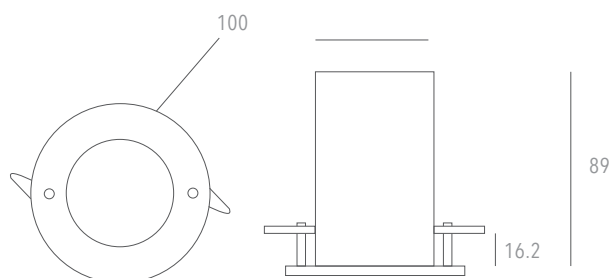

Product Variants HOW TO SPECIFY CONT.

RGBW

Select from the available options to configure luminaire

ICL10	350	22	RGBW3	66	GM
MODEL	OUTPUT	DISTRIBUTION	CCT	DIMMING	COLOUR FINISH
ICL10	350 9W 500 11W 700 15W	8 8° 14 14° 22 22° 40 40° OV OVAL AS ASYMMETRIC LN LINEAR	RGBW3 RGBW -3000K RGBW4 RGBW -4000K	66 DALI 69 DMX	GM GUNMETAL ANODISED AU GOLD ANODISED CA CLEAR ANODISED X CUSTOM

Product Variants

TECHNICAL SPECIFICATIONS

OTHER LUMINAIRES WITHIN THE FAMILY

- Iconic Projector
- Iconic Inground
- Iconic Inwall
- Iconic Inwall Eyelid