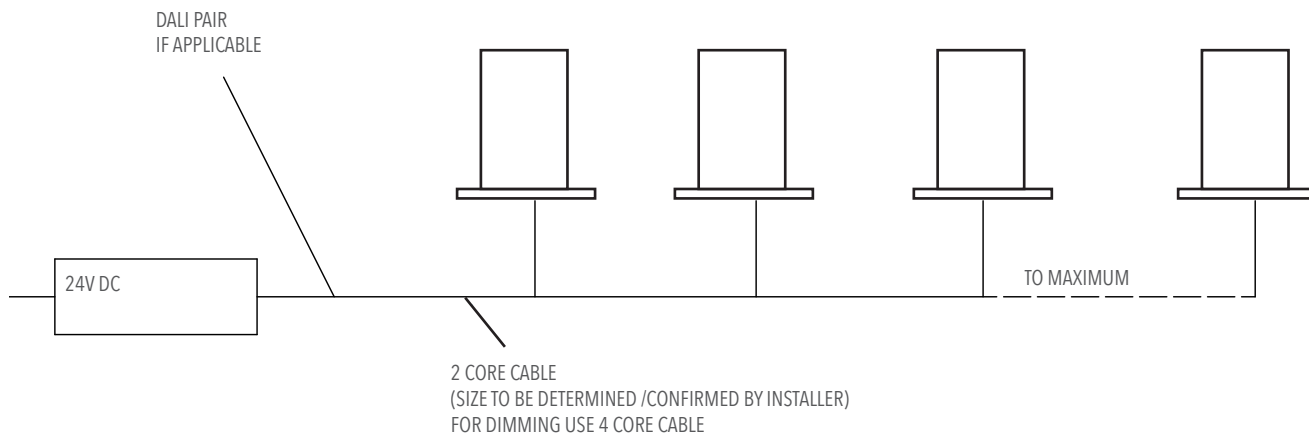

Product Details

Absolute luminous flux	357lm - 755lm
System watts	6W / 8W / 11W
Luminaire efficacy	up to 74lm/W
Colour rendition Index	80+
Correlated colour temperature	Amber/ 2700K / 3000K / 4000K / RGBW
Lumen maintenance	L90 87,000hours
Dimming method	Non dimm / DALI / DMX
Optic	PMMA Clear Lens
Beam angle	8° / 14° / 22° / 40° / Asymmetric / Linear / Oval
Luminaire housing	Aluminium
Luminaire housing colour	Clear anodised / Gunmetal anodised / Gold anodised
Custom body finishes	Custom anodised colour
IP Rating	IP66
Voltage	24V
Power Supply	Sold separately
Country of origin	Australia

CUSTOM LUMINAIRE MODIFICATIONS

2700K colour temperature
Amber LED

Product Variants HOW TO SPECIFY

FIXED CCT

Select from the available options to configure luminaire

WIRING SPECIFICATIONS

MAXIMUM QTY PER POWER SUPPLY / MAX CABLE DISTANCE (FIXED COLOUR ONLY)

Manufacturer	Model	350mA	500mA	700mA	2.5mm SQ (m)	4mm SQ (m)	6mm SQ (m)
Meanwell	HLG-40H-24	6	4	3	45	75	115
Meanwell	HLG-60H-24	9	7	5	25	45	65
Meanwell	HLG-150H-24	24	18	12	12	19	25

Product Variants HOW TO SPECIFY CONT.

RGBW

Select from the available options to configure luminaire

ICL10	350	22	RGBW3	66	GM
MODEL	OUTPUT	DISTRIBUTION	CCT	DIMMING	COLOUR FINISH
ICL10	350 9W 500 11W 700 15W	8 8° 14 14° 22 22° 40 40° OV OVAL AS ASYMMETRIC LN LINEAR	RGBW3 RGBW -3000K RGBW4 RGBW -4000K	66 DALI 69 DMX	GM GUNMETAL ANODISED AU GOLD ANODISED CA CLEAR ANODISED X CUSTOM