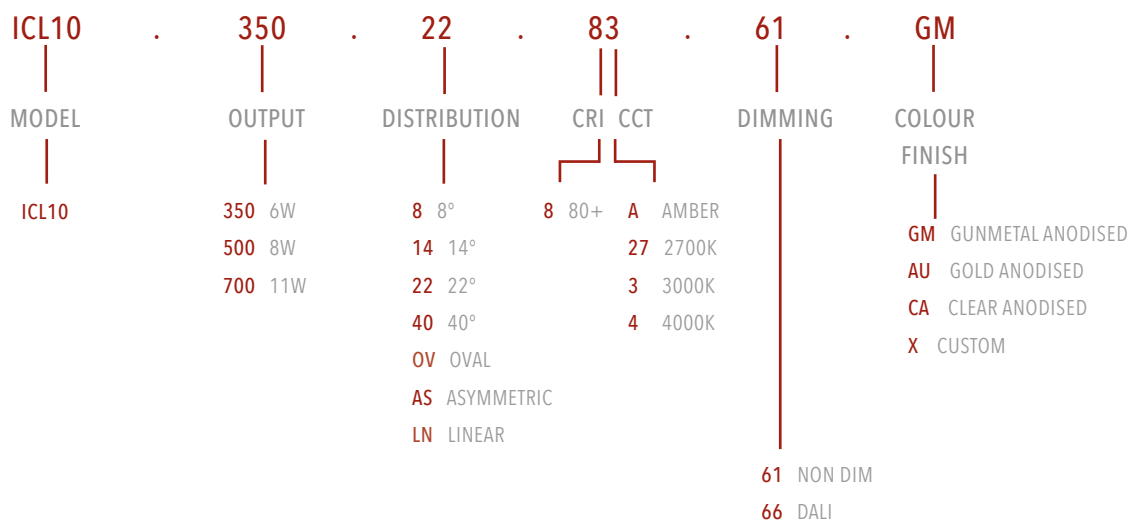

Product Details

Absolute luminous flux	357lm - 755lm
System watts	6W / 8W / 11W
Luminaire efficacy	up to 74lm/W
Colour rendition Index	80+
Correlated colour temperature	Amber/ 2700K / 3000K / 4000K / RGBW
Lumen maintenance	L90 87,000hours
Dimming method	Non dimm / DALI / DMX
Optic	PMMA Clear Lens
Beam angle	8° / 14° / 22° / 40° / Asymmetric / Linear / Oval
Luminaire housing	Aluminium
Luminaire housing colour	Clear anodised / Gunmetal anodised / Gold anodised
Custom body finishes	Custom anodised colour
IP Rating	IP66
Voltage	24V
Power Supply	Sold separately
Country of origin	Australia

CUSTOM LUMINAIRE MODIFICATIONS

2700K colour temperature
Amber LED

Product Variants HOW TO SPECIFY

FIXED CCT

Select from the available options to configure luminaire

WIRING SPECIFICATIONS

MAXIMUM QTY PER POWER SUPPLY / MAX CABLE DISTANCE (FIXED COLOUR ONLY)

Manufacturer	Model	350mA	500mA	700mA	2.5mm SQ (m)	4mm SQ (m)	6mm SQ (m)
Meanwell	HLG-40H-24	6	4	3	45	75	115
Meanwell	HLG-60H-24	9	7	5	25	45	65
Meanwell	HLG-150H-24	24	18	12	12	19	25

Product Variants HOW TO SPECIFY CONT.

RGBW

Select from the available options to configure luminaire

ICL10	350	22	RGBW3	66	GM
MODEL	OUTPUT	DISTRIBUTION	CCT	DIMMING	COLOUR FINISH
ICL10	350 9W 500 11W 700 15W	8 8° 14 14° 22 22° 40 40° OV OVAL AS ASYMMETRIC LN LINEAR	RGBW3 RGBW -3000K RGBW4 RGBW -4000K	66 DALI 69 DMX	GM GUNMETAL ANODISED AU GOLD ANODISED CA CLEAR ANODISED X CUSTOM