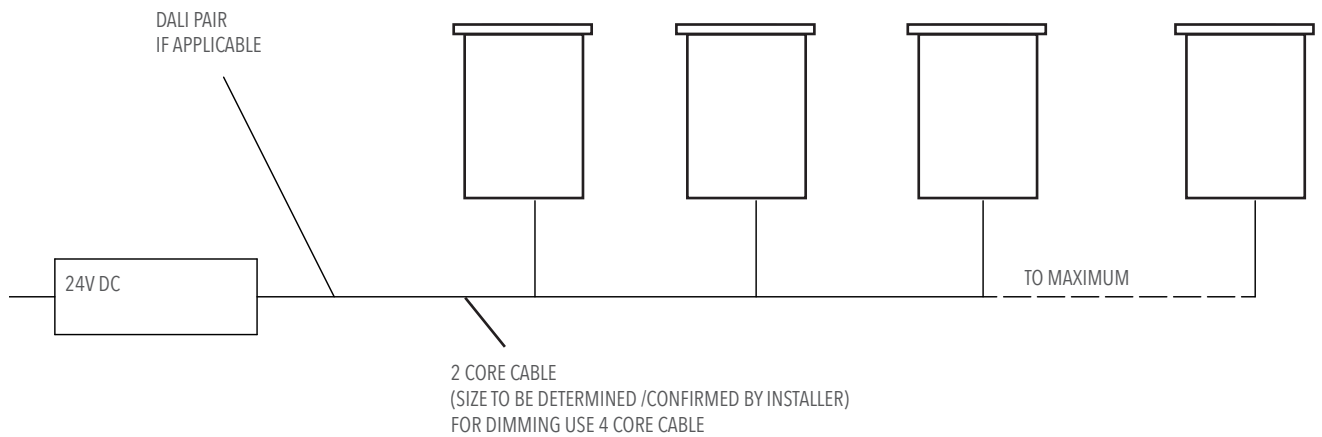

Product Details

Absolute luminous flux	357lm - 755lm
System watts	6W / 8W / 11W
Luminaire efficacy	up to 74lm/W
Colour rendition Index	80+
Correlated colour temperature	Amber/ 2700K / 3000K / 4000K / RGBW
Lumen maintenance	L90 87,000hours
Dimming method	Non dimm / DALI / DMX
Optic	PMMA Clear Lens
Beam angle	8° / 14° / 22° / 40° / Asymmetric / Linear / Oval
Luminaire housing	Aluminium
Luminaire housing colour	Clear anodised / Gunmetal anodised / Gold anodised
Custom body finishes	Custom anodised colour
IP Rating	IP66
Voltage	24V
Power Supply	Sold separately
Country of origin	Australia

WIRING SPECIFICATIONS

MAXIMUM QTY PER POWER SUPPLY / MAX CABLE DISTANCE (FIXED COLOUR ONLY)

Manufacturer	Model	350mA	500mA	700mA	2.5mm SQ (m)	4mm SQ (m)	6mm SQ (m)
Meanwell	HLG-40H-24	6	4	3	45	75	115
Meanwell	HLG-60H-24	9	7	5	25	45	65
Meanwell	HLG-150H-24	24	18	12	12	19	25