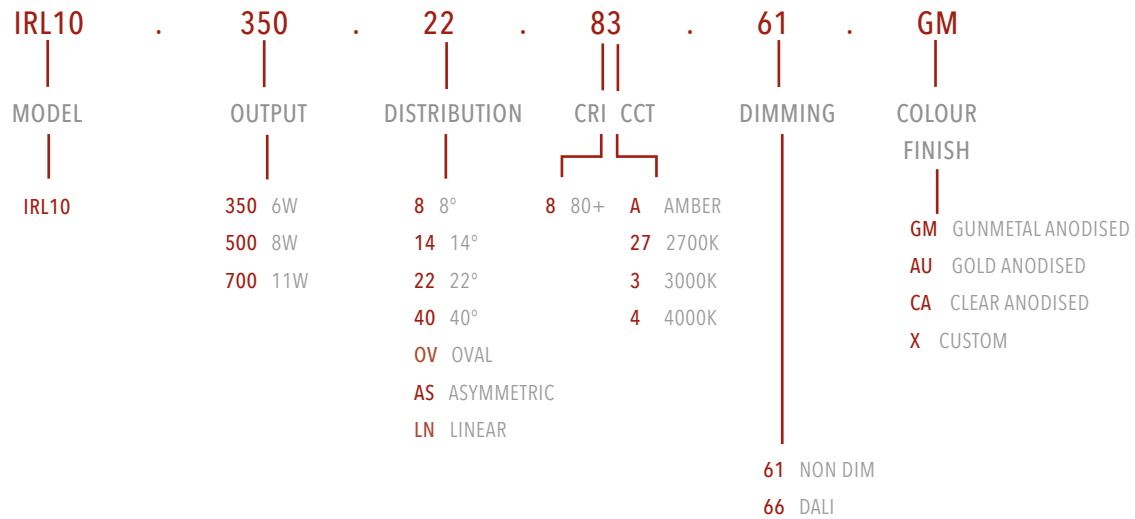

Product Details

Absolute luminous flux	357lm - 755lm
System watts	6W / 8W / 11W
Luminaire efficacy	up to 74lm/W
Colour rendition Index	80+
Correlated colour temperature	Amber/ 2700K / 3000K / 4000K / RGBW
Lumen maintenance	L90 87,000hours
Dimming method	Non dimm / DALI / DMX
Optic	PMMA Clear Lens
Beam angle	8° / 14° / 22° / 40° / Asymmetric / Linear / Oval
Luminaire housing	Aluminium
Luminaire housing colour	Clear anodised / Gunmetal anodised / Gold anodised
Custom body finishes	Custom anodised colour
IP Rating	IP66
Voltage	24V
Power Supply	Sold separately
Country of origin	Australia

WIRING SPECIFICATIONS

MAXIMUM QTY PER POWER SUPPLY / MAX CABLE DISTANCE (FIXED COLOUR ONLY)

Manufacturer	Model	350mA	500mA	700mA	2.5mm SQ (m)	4mm SQ (m)	6mm SQ (m)
Meanwell	HLG-40H-24	6	4	3	45	75	115
Meanwell	HLG-60H-24	9	7	5	25	45	65
Meanwell	HLG-150H-24	24	18	12	12	19	25