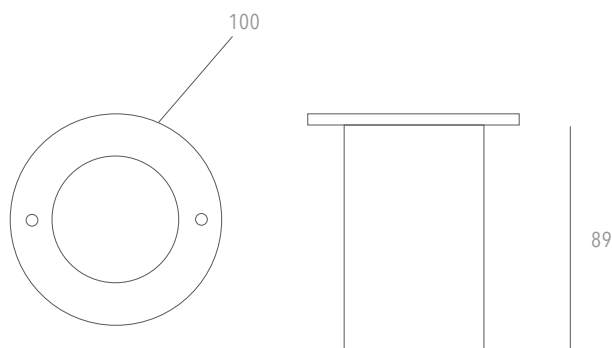

Product Variants HOW TO SPECIFY CONT.

RGBW

Select from the available options to configure luminaire

IRL10	350	22	RGBW3	66	GM
MODEL	OUTPUT	DISTRIBUTION	CCT	DIMMING	COLOUR FINISH
IRL10	350 9W 500 11W 700 15W	8 8° 14 14° 22 22° 40 40° OV OVAL AS ASYMMETRIC LN LINEAR	RGBW3 RGBW -3000K RGBW4 RGBW -4000K	66 DALI 69 DMX	GM GUNMETAL ANODISED AU GOLD ANODISED CA CLEAR ANODISED X CUSTOM

Product Variants

TECHNICAL SPECIFICATIONS