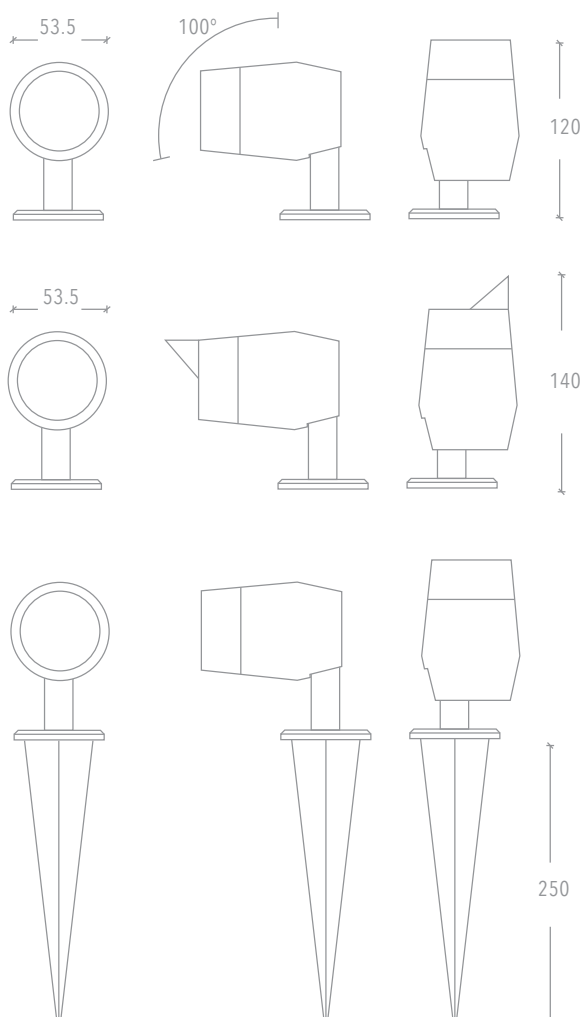

Product Details

Absolute luminous flux	357lm - 755lm
System watts	6W / 8W / 11W
Luminaire efficacy	up to 74lm/W
Colour rendition Index	80+
Correlated colour temperature	Amber/ 2700K / 3000K / 4000K / RGBW
Lumen maintenance	L90 87,000hours
Dimming method	Non dimm / DALI / DMX
Optic	PMMA Clear Lens
Beam angle	8° / 14° / 22° / 40° / Asymmetric / Linear / Oval
Luminaire housing	Aluminium
Luminaire housing colour	Clear anodised / Gunmetal anodised / Gold anodised
Custom body finishes	Custom anodised colour
IP Rating	IP66
Voltage	24V
Power Supply	Sold separately
Country of origin	Australia

CUSTOM LUMINAIRE MODIFICATIONS

2700K colour temperature
Amber LED

OPTIONAL ACCESSORIES

GLARE SHIELD
IGL10.GLARE.SHIELD

GROUND SPIKE
IGL10.GROUND.SPIKE

Product Variants

HOW TO SPECIFY

FIXED CCT

Select from the available options to configure luminaire

RGBW

Select from the available options to configure luminaire

Product Variants

WIRING SPECIFICATIONS

MAXIMUM QTY PER POWER SUPPLY / MAX CABLE DISTANCE

Manufacturer	Model	350mA	500mA	700mA	2.5mm SQ (m)	4mm SQ (m)	6mm SQ (m)
Meanwell	HLG-40H-24	6	4	3	45	75	115
Meanwell	HLG-60H-24	9	7	5	25	45	65
Meanwell	HLG-150H-24	24	18	12	12	19	25

Product Variants

TECHNICAL SPECIFICATIONS