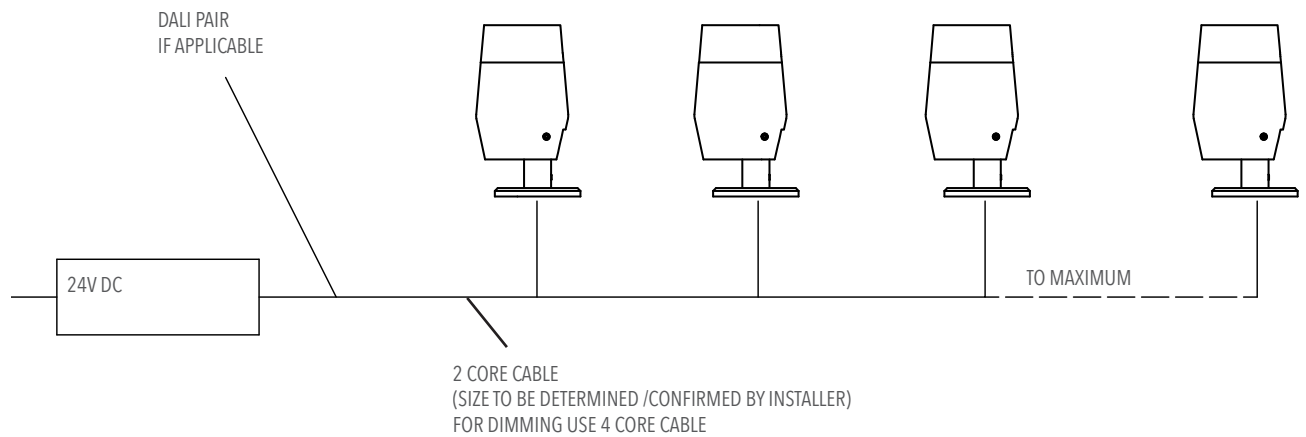

Product Details

Absolute luminous flux	357lm - 755lm
System watts	6W / 8W / 11W
Luminaire efficacy	up to 74lm/W
Colour rendition Index	80+
Correlated colour temperature	Amber/ 2700K / 3000K / 4000K / RGBW
Lumen maintenance	L90 87,000hours
Dimming method	Non dimm / DALI / DMX
Optic	PMMA Clear Lens
Beam angle	8° / 14° / 22° / 40° / Asymmetric / Linear / Oval
Luminaire housing	Aluminium
Luminaire housing colour	Clear anodised / Gunmetal anodised / Gold anodised
Custom body finishes	Custom anodised colour
IP Rating	IP66
Voltage	24V
Power Supply	Sold separately
Country of origin	Australia

Select from the available options to configure luminaire

RGBW

Select from the available options to configure luminaire

Product Variants

WIRING SPECIFICATIONS

MAXIMUM QTY PER POWER SUPPLY / MAX CABLE DISTANCE

Manufacturer	Model	350mA	500mA	700mA	2.5mm SQ (m)	4mm SQ (m)	6mm SQ (m)
Meanwell	HLG-40H-24	6	4	3	45	75	115
Meanwell	HLG-60H-24	9	7	5	25	45	65
Meanwell	HLG-150H-24	24	18	12	12	19	25

Product Variants

TECHNICAL SPECIFICATIONS