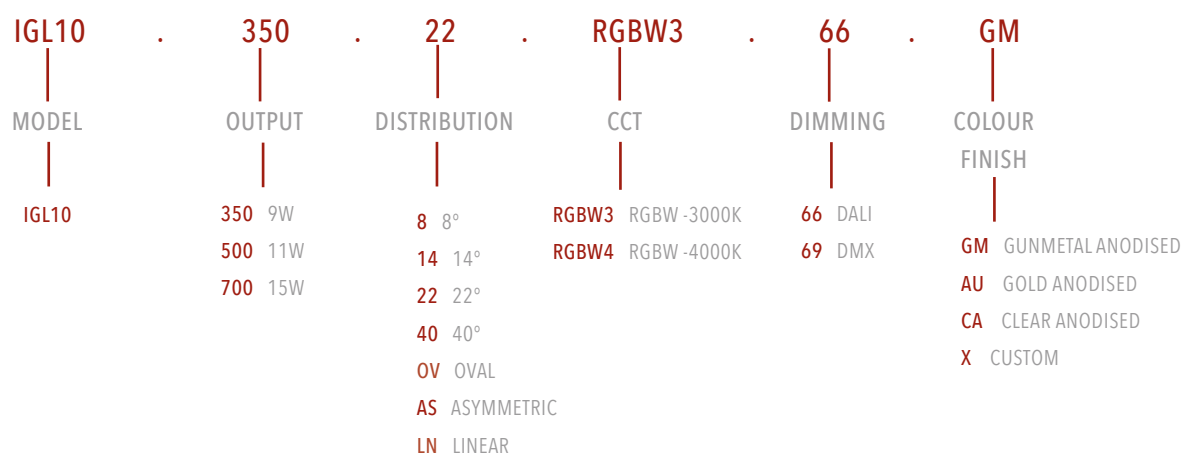

Product Details

Absolute luminous flux	357lm - 755lm
System watts	6W / 8W / 11W
Luminaire efficacy	up to 74lm/W
Colour rendition Index	80+
Correlated colour temperature	Amber/ 2700K / 3000K / 4000K / RGBW
Lumen maintenance	L90 87,000hours
Dimming method	Non dimm / DALI / DMX
Optic	PMMA Clear Lens
Beam angle	8° / 14° / 22° / 40° / Asymmetric / Linear / Oval
Luminaire housing	Aluminium
Luminaire housing colour	Clear anodised / Gunmetal anodised / Gold anodised
Custom body finishes	Custom anodised colour
IP Rating	IP66
Voltage	24V
Power Supply	Sold separately
Country of origin	Australia

CUSTOM LUMINAIRE MODIFICATIONS

2700K colour temperature
Amber LED

OPTIONAL ACCESSORIES

GLARE SHIELD
IGL10.GLARE.SHIELD

GROUND SPIKE
IGL10.GROUND.SPIKE

Product Variants

HOW TO SPECIFY

FIXED CCT

Select from the available options to configure luminaire

RGBW

Select from the available options to configure luminaire

Product Variants

WIRING SPECIFICATIONS

MAXIMUM QTY PER POWER SUPPLY / MAX CABLE DISTANCE