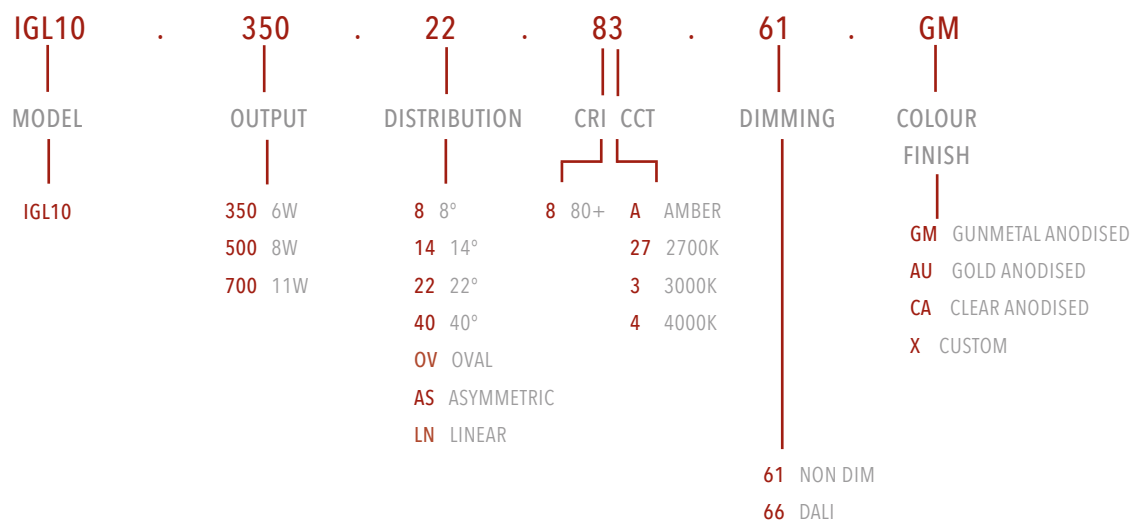

Product Details

Absolute luminous flux	357lm - 755lm
System watts	6W / 8W / 11W
Luminaire efficacy	up to 74lm/W
Colour rendition Index	80+
Correlated colour temperature	Amber/ 2700K / 3000K / 4000K / RGBW
Lumen maintenance	L90 87,000hours
Dimming method	Non dimm / DALI / DMX
Optic	PMMA Clear Lens
Beam angle	8° / 14° / 22° / 40° / Asymmetric / Linear / Oval
Luminaire housing	Aluminium
Luminaire housing colour	Clear anodised / Gunmetal anodised / Gold anodised
Custom body finishes	Custom anodised colour
IP Rating	IP66
Voltage	24V
Power Supply	Sold separately
Country of origin	Australia

CUSTOM LUMINAIRE MODIFICATIONS

2700K colour temperature
Amber LED

OPTIONAL ACCESSORIES

GLARE SHIELD
IGL10.GLARE.SHIELD

GROUND SPIKE
IGL10.GROUND.SPIKE

Product Variants

HOW TO SPECIFY

FIXED CCT

Select from the available options to configure luminaire

RGBW

Select from the available options to configure luminaire

Product Variants

WIRING SPECIFICATIONS

MAXIMUM QTY PER POWER SUPPLY / MAX CABLE DISTANCE

Manufacturer	Model	350mA	500mA	700mA	2.5mm SQ (m)	4mm SQ (m)	6mm SQ (m)
Meanwell	HLG-40H-24	6	4	3	45	75	115
Meanwell	HLG-60H-24	9	7	5	25	45	65
Meanwell	HLG-150H-24	24	18	12	12	19	25

Product Variants

TECHNICAL SPECIFICATIONS