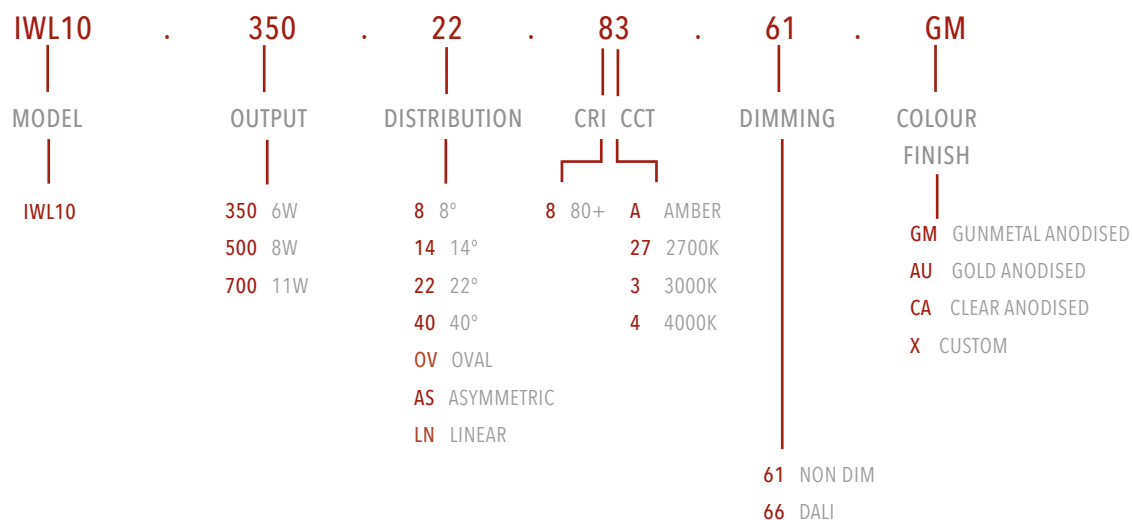

Product Details

Absolute luminous flux	357lm - 755lm
System watts	6W / 8W / 11W
Luminaire efficacy	up to 74lm/W
Colour rendition Index	80+
Correlated colour temperature	Amber/ 2700K / 3000K / 4000K / RGBW
Lumen maintenance	L90 87,000hours
Dimming method	Non dimm / DALI / DMX
Optic	PMMA Clear Lens
Beam angle	8° / 14° / 22° / 40° / Asymmetric / Linear / Oval
Luminaire housing	Aluminium
Luminaire housing colour	Clear anodised / Gunmetal anodised / Gold anodised
Custom body finishes	Custom anodised colour
IP Rating	IP66
Voltage	24V
Power Supply	Sold separately
Country of origin	Australia

CUSTOM LUMINAIRE MODIFICATIONS

2700K colour temperature
Amber LED

Product Variants HOW TO SPECIFY

FIXED CCT

Select from the available options to configure luminaire

WIRING SPECIFICATIONS

MAXIMUM QTY PER POWER SUPPLY / MAX CABLE DISTANCE (FIXED COLOUR ONLY)

RGBW

Select from the available options to configure luminaire

IWL10	.	350	.	22	.	RGBW3	.	66	.	GM
MODEL		OUTPUT		DISTRIBUTION		CCT		DIMMING		COLOUR FINISH
IWL10		350 9W 500 11W 700 15W		8 8° 14 14° 22 22° 40 40° OV OVAL AS ASYMMETRIC LN LINEAR		RGBW3 RGBW -3000K RGBW4 RGBW -4000K		66 DALI 69 DMX		GM GUNMETAL ANODISED AU GOLD ANODISED CA CLEAR ANODISED X CUSTOM

Product Variants HOW TO SPECIFY

RGBW

Select from the available options to configure luminaire

IWL10	350	22	RGBW3	66	GM
MODEL	OUTPUT	DISTRIBUTION	CCT	DIMMING	COLOUR FINISH
IWL10	350 9W 500 11W 700 15W	8 8° 14 14° 22 22° 40 40° OV OVAL AS ASYMMETRIC LN LINEAR	RGBW3 RGBW -3000K RGBW4 RGBW -4000K	66 DALI 69 DMX	GM GUNMETAL ANODISED AU GOLD ANODISED CA CLEAR ANODISED X CUSTOM