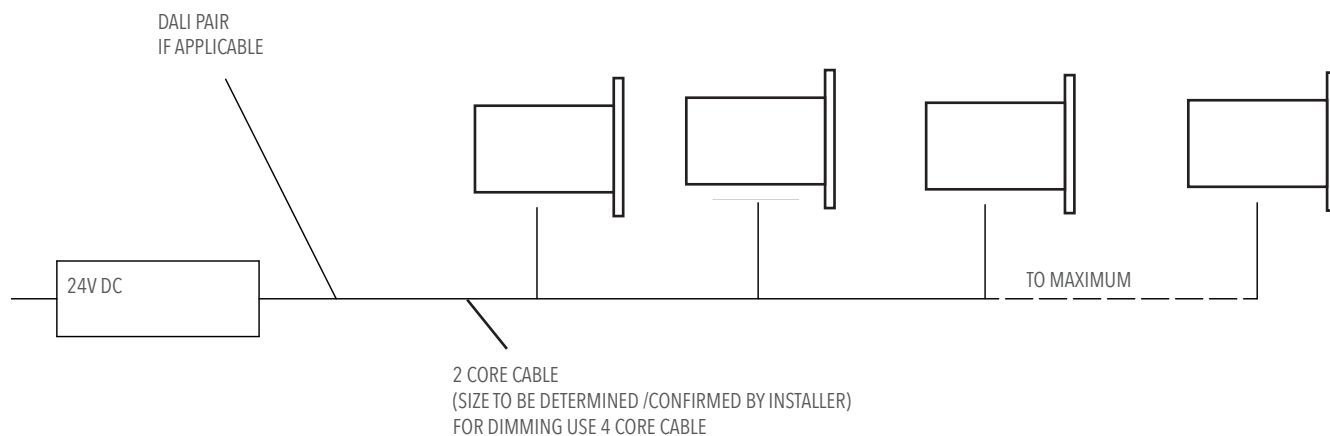

Product Details

Absolute luminous flux	357lm - 755lm
System watts	6W / 8W / 11W
Luminaire efficacy	up to 74lm/W
Colour rendition Index	80+
Correlated colour temperature	Amber/ 2700K / 3000K / 4000K / RGBW
Lumen maintenance	L90 87,000hours
Dimming method	Non dimm / DALI / DMX
Optic	PMMA Clear Lens
Beam angle	8° / 14° / 22° / 40° / Asymmetric / Linear / Oval
Luminaire housing	Aluminium
Luminaire housing colour	Clear anodised / Gunmetal anodised / Gold anodised
Custom body finishes	Custom anodised colour
IP Rating	IP66
Voltage	24V
Power Supply	Sold separately
Country of origin	Australia

CUSTOM LUMINAIRE MODIFICATIONS

2700K colour temperature
Amber LED

Product Variants HOW TO SPECIFY

FIXED CCT

Select from the available options to configure luminaire

WIRING SPECIFICATIONS

MAXIMUM QTY PER POWER SUPPLY / MAX CABLE DISTANCE (FIXED COLOUR ONLY)

Manufacturer	Model	350mA	500mA	700mA	2.5mm SQ (m)	4mm SQ (m)	6mm SQ (m)
Meanwell	HLG-40H-24	6	4	3	45	75	115
Meanwell	HLG-60H-24	9	7	5	25	45	65
Meanwell	HLG-150H-24	24	18	12	12	19	25

Product Variants HOW TO SPECIFY

RGBW

Select from the available options to configure luminaire

IWL10	.	350	.	22	.	RGBW3	.	66	.	GM
MODEL		OUTPUT		DISTRIBUTION		CCT		DIMMING		COLOUR FINISH
IWL10		350 9W 500 11W 700 15W		8 8° 14 14° 22 22° 40 40° OV OVAL AS ASYMMETRIC LN LINEAR		RGBW3 RGBW -3000K RGBW4 RGBW -4000K		66 DALI 69 DMX		GM GUNMETAL ANODISED AU GOLD ANODISED CA CLEAR ANODISED X CUSTOM