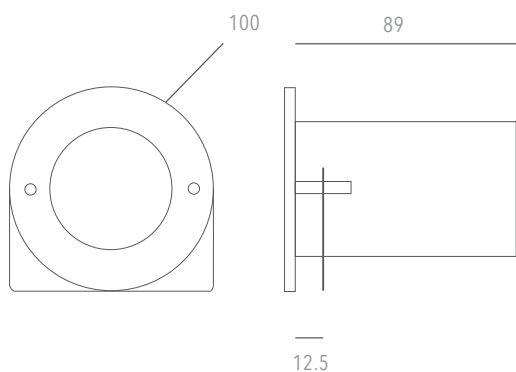

Product Variants HOW TO SPECIFY

RGBW

Select from the available options to configure luminaire

IWL10	350	22	RGBW3	66	GM
MODEL	OUTPUT	DISTRIBUTION	CCT	DIMMING	COLOUR FINISH
IWL10	350 9W 500 11W 700 15W	8 8° 14 14° 22 22° 40 40° OV OVAL AS ASYMMETRIC LN LINEAR	RGBW3 RGBW -3000K RGBW4 RGBW -4000K	66 DALI 69 DMX	GM GUNMETAL ANODISED AU GOLD ANODISED CA CLEAR ANODISED X CUSTOM

Product Variants

TECHNICAL SPECIFICATIONS

OTHER LUMINAIRES WITHIN THE FAMILY

- Iconic Projector
- Iconic Recessed Ceiling
- Iconic Inground
- Iconic Inwall Eyelid