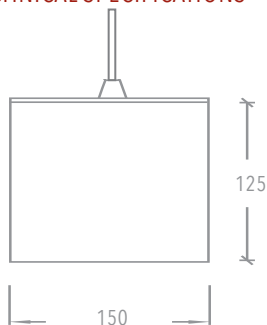

TECHNICAL SPECIFICATIONS

BLACK BAFFLE