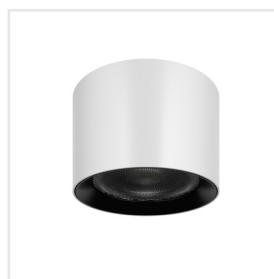

FLEX 150 PENDANT MINI | LENS

Premium miniature surface mounted downlight with lens technology

Product Description

Presenting in a miniature size but a powerful punch, the Flex 150 Mini Pendant features up to 2500lm and optics that ensure exceptional glare control, a cornerstone of ELS's design philosophy. A large baffle provides extra visual comfort.

It is available with variable output technology to optimise performance to exact project requirements in non dimm, DALI and Casambi options.

Product Details

Absolute luminous flux	1383lm - 2535lm
System watts	14W / 20W / 28W
Luminaire efficacy	up to 96lm/W
Colour deviation	2 SDCM
Colour rendition Index	>95
Correlated colour temperature	2700K / 3000K / 3500K / 4000K
Lumen maintenance	L90B10 90,000hours
Dimming method	Non dimm / DALI / Casambi
Optic	PMMA Clear Lens
Beam angle	18° / 24° / 35° / 60°
Driver	Integral
Luminaire housing	Aluminium Powdercoated
Luminaire housing colour	Black / White / Custom
Luminaire baffle colour	Black / White / Custom
Custom body finishes	Custom powdercoat colour
Country of origin	Australia
Suspension	Clear flex 1m
Warranty	7 years

TECHNICAL SPECIFICATIONS

BLACK BAFFLE

WHITE BAFFLE

OPTIONAL ACCESSORIES

ROD KIT 500MM
ROD.KIT.500.B
ROD.KIT.500.W
An optional rod suspension kit to suit the Flex pendant range. Comes complete with 500mm rod and ceiling rose

ROD KIT 1000MM
ROD.KIT.1000.B
ROD.KIT.1000.W
An optional rod suspension kit to suit the Flex pendant range. Comes complete with 1000mm rod and ceiling rose

ROD KIT 1500MM
ROD.KIT.1500.B
ROD.KIT.1500.W
An optional rod suspension kit to suit the Flex pendant range. Comes complete with 1500mm rod and ceiling rose