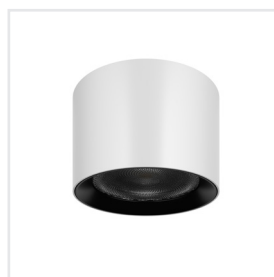

TECHNICAL SPECIFICATIONS

BLACK BAFFLE