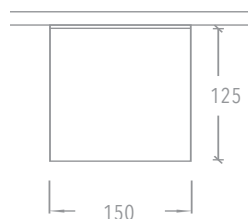

TECHNICAL SPECIFICATIONS

BLACK BAFFLE