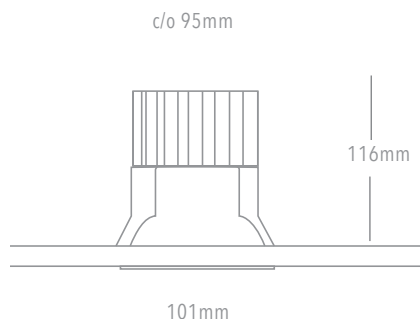

Product Details

Absolute luminous flux	738lm - 1214lm
System watts	7W / 9W / 11W / 13W
Luminaire efficacy	up to 98lm/W
Colour deviation	2 SDCM
Colour rendition Index	>95
Correlated colour temperature	2700K / 3000K / 3500K / 4000K / White Tunable / RGBW
Lumen maintenance	L90B10 90,000hours
Dimming method	DALI / Casambi
Optic	PMMA Clear Lens
Beam angle	16° / 24° / 35° / 54°
Luminaire frame/reflector	Aluminium
Luminaire reflector colour	Black / White / Custom
Country of origin	Australia
Warranty	7 years

HOW TO SPECIFY

FIXED CCT

Select from the available options to configure luminaire

FTM50	250	55	93	66	W
MODEL	OUTPUT	DISTRIBUTION	CRI CCT	DIMMING	COLOUR FINISH
FTM50 Flex Trimless 50	200 7W - 738lm 250 9W - 903lm 300 11W - 1060lm 350 13W - 1214lm	16 16° 24 24° 35 35° 54 54°	9 95+ 27 2700K 3 3000K 35 3500K 4 4000K	61 NON DIM 66 DALI 68 CASAMBI	W WHITE B BLACK X CUSTOM

Lumen outputs listed based on white reflector, 4000K, 54degree option

TECHNICAL SPECIFICATIONS

OTHER LUMINAIRES WITHIN THE FAMILY

- Flex Trimless
- Flex Fixed 50 Recessed
- Flex Adjustable 50 Recessed
- Flex 50 Surface
- Flex 50 Pendant
- Flex 50 Trackspot
- Flex Fixed 70 Recessed
- Flex Adjustable 70 Recessed
- Flex 70 Surface Mini
- Flex 70 Surface
- Flex 70 Pendant Mini
- Flex 70 Pendant
- Flex 70 Pendant Double
- Flex 70 Trackspot
- Flex 70 Wall Double
- Flex 70 Wall Single
- Flex 100 Mini Surface
- Flex 100 Mini Pendant
- Flex 150 Mini Surface
- Flex 150 Mini Pendant