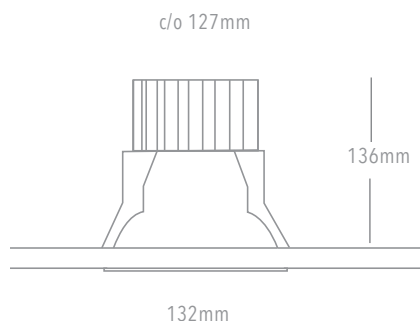

Product Details

Absolute luminous flux	867lm - 2017lm
System watts	7W / 9W / 11W / 13W / 15W / 17W / 19W
Luminaire efficacy	up to 106lm/W
Colour deviation	2 SDCM
Colour rendition Index	>95
Correlated colour temperature	2700K / 3000K / 3500K / 4000K / White Tunable / RGBW
Lumen maintenance	L90B10 90,000hours
Dimming method	DALI / Casambi
Optic	PMMA Clear Lens
Beam angle	24° / 35° / 54° / 80°
Luminaire frame/reflector	Aluminium
Luminaire reflector colour	Black / White / Custom
Country of origin	Australia
Warranty	7 years

HOW TO SPECIFY

FIXED CCT

Select from the available options to configure luminaire

FTM70	250	54	93	66	W
MODEL	OUTPUT	DISTRIBUTION	CRI CCT	DIMMING	COLOUR FINISH
FTM70 Flex Trimless 70	200 7W - 867lm 250 9W - 1067lm 300 11W - 1263lm 350 13W - 1455lm 400 15W - 1639lm 450 17W - 1823lm 500 19W - 2017lm	24 24° 35 35° 54 54° 80 80°	9 95+ 27 2700K 3 3000K 35 3500K 4 4000K	61 NON DIM 66 DALI 68 CASAMBI	W WHITE B BLACK X CUSTOM

Lumen outputs listed based on white reflector, 4000K, 54degree option

TECHNICAL SPECIFICATIONS

OTHER LUMINAIRES WITHIN THE FAMILY

- Flex Trimless
- Flex Fixed 50 Recessed
- Flex Adjustable 50 Recessed
- Flex 50 Surface
- Flex 50 Pendant
- Flex 50 Trackspot
- Flex Fixed 70 Recessed
- Flex Adjustable 70 Recessed
- Flex 70 Surface Mini
- Flex 70 Surface
- Flex 70 Pendant Mini
- Flex 70 Pendant
- Flex 70 Pendant Double
- Flex 70 Trackspot
- Flex 70 Wall Double
- Flex 70 Wall Single
- Flex 100 Mini Surface
- Flex 100 Mini Pendant
- Flex 150 Mini Surface
- Flex 150 Mini Pendant