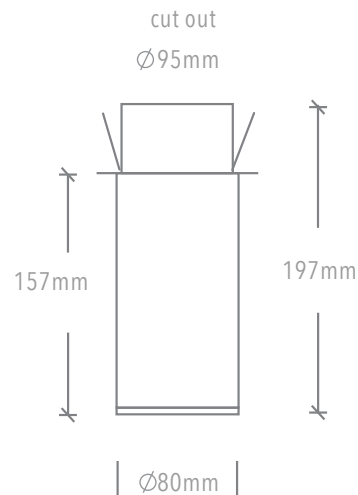

Product Variants

DIFFUSER OPTIONS

FLUTED GLASS

OPAL POLYCARB

TECHNICAL SPECIFICATIONS

HOW TO SPECIFY

Select from the available options to configure luminaire

FGR	150	FG	93	66	W
MODEL	SIZE	DIFFUSER	CCT	DIMMING	COLOUR FINISH
FGR FLUTE RECESSED	150 150MM	FG FLUTED GLASS PC OPAL POLYCARB	927 2700K 93 3000K 94 4000K	61 NON DIM 66 DALI 68 CASAMBI	W WHITE B BLACK G GOLD X CUSTOM