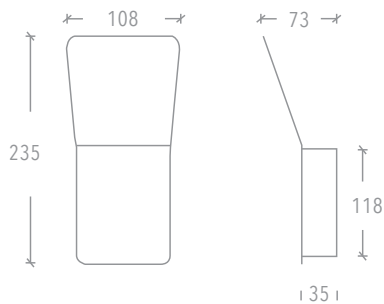

SPECIFICATIONS