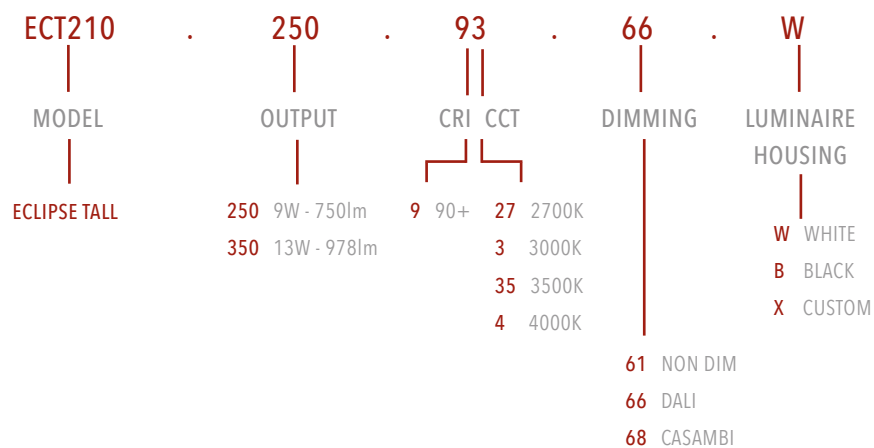

ECLIPSE 210 TALL

Slimline LED wall light

Product Description

The Eclipse wall luminaire range is designed and made in Australia with both form and function in mind.

The Eclipse 210 Tall has a slim profile with integral control gear and provides even, indirect illumination with minimal glare.

Coupled with the ability to customise the luminaire finish the Eclipse 210 Tall enhances the ambience of any space.

Product Details

Absolute luminous flux	750lm - 978lm
System watts	9W / 13W
Colour deviation	3 SDCM
Colour rendition Index	>90
Correlated colour temperature	2700K / 3000K / 3500K / 4000K
COI approval	4000K
Lumen maintenance	L90B10 60,000hours
Dimming method	Non dimm / DALI / Casambi
Driver	Integral for non dim & DALI / Remote for Casambi
Luminaire housing	Aluminium Powdercoated
Luminaire housing colour	Black / White / Custom
Custom housing finishes	Custom powdercoat colour
Country of origin	Australia
Warranty	7 years

SPECIFICATIONS

Product Variants HOW TO SPECIFY

FIXED CCT

Select from the available options to configure luminaire

Lumen outputs listed based on 4000K option

OTHER LUMINAIRES WITHIN THE FAMILY

Eclipse 200 Round