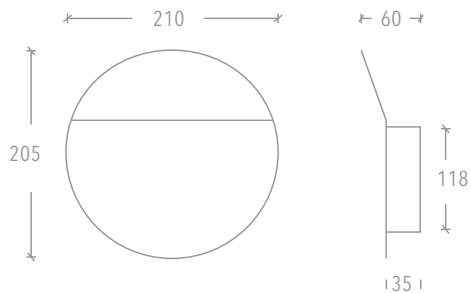

SPECIFICATIONS