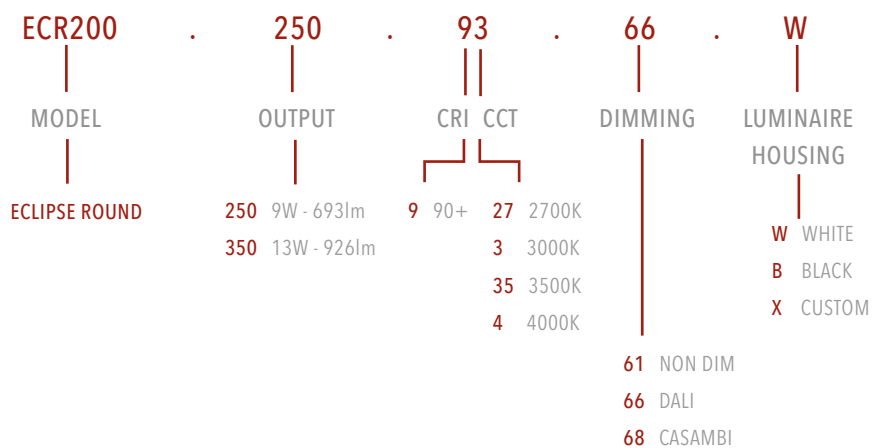

Product Variants HOW TO SPECIFY

FIXED CCT

Select from the available options to configure luminaire

Lumen outputs listed based on 4000K option